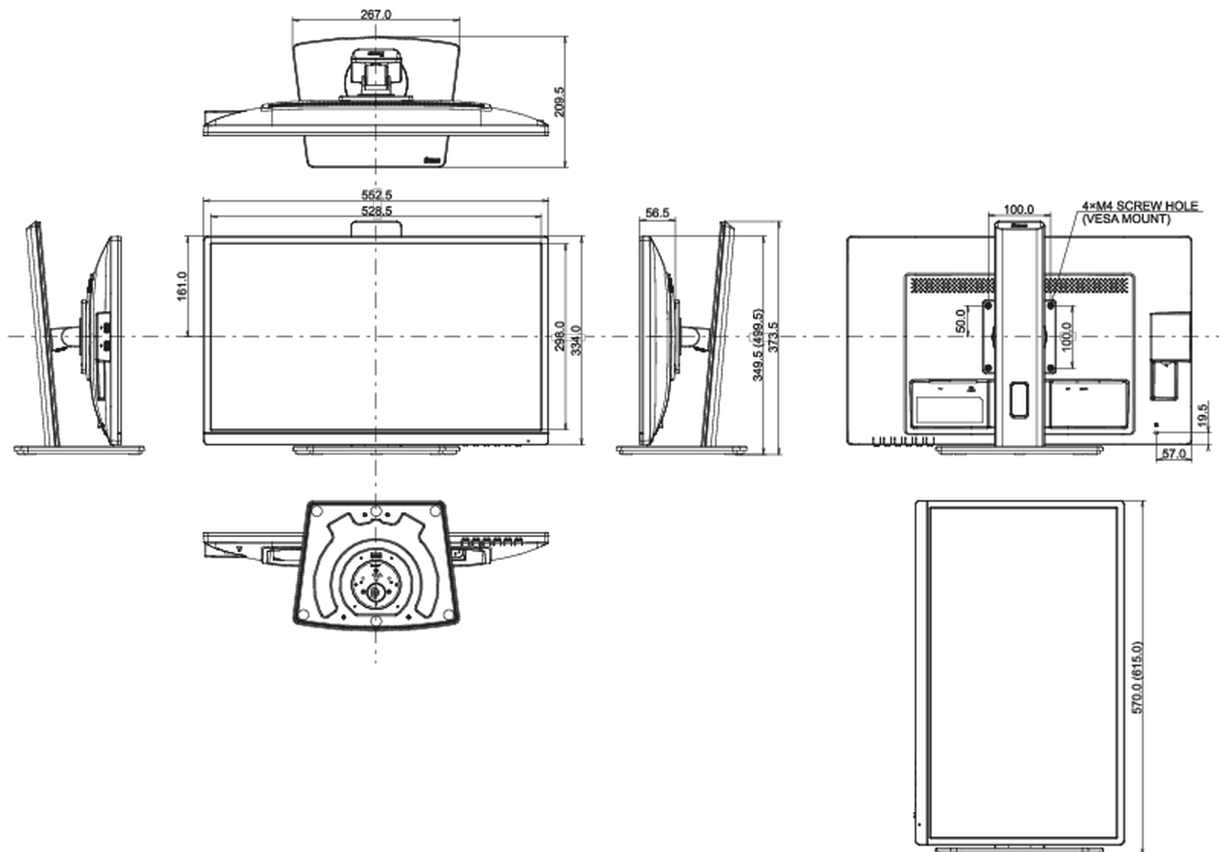

## 04 MECHANICAL

Display position adjustments	height, pivot (rotation), swivel, tilt
Height adjustment	150mm
Rotation (PIVOT function)	90°
Swivel stand	90°; 45° left; 45° right
Tilt angle	23° up; 5° down
VESA mounting	100 x 100mm
Cable management system	yes

## 08 DIMENSIONS / WEIGHT

Product dimensions W x H x D 552.5 x 349 (499.5) x 209.5mm

Box dimensions W x H x D 627 x 420 x 162mm

Weight (without box) 5.5kg

Weight (with box) 6.8kg

EAN code 4948570121564

*All trademarks and registered trademarks acknowledged. E & O E. Specification subject to change without notice. All LCD's comply with ISO-9241-307:2008 in connection with pixel defects.*