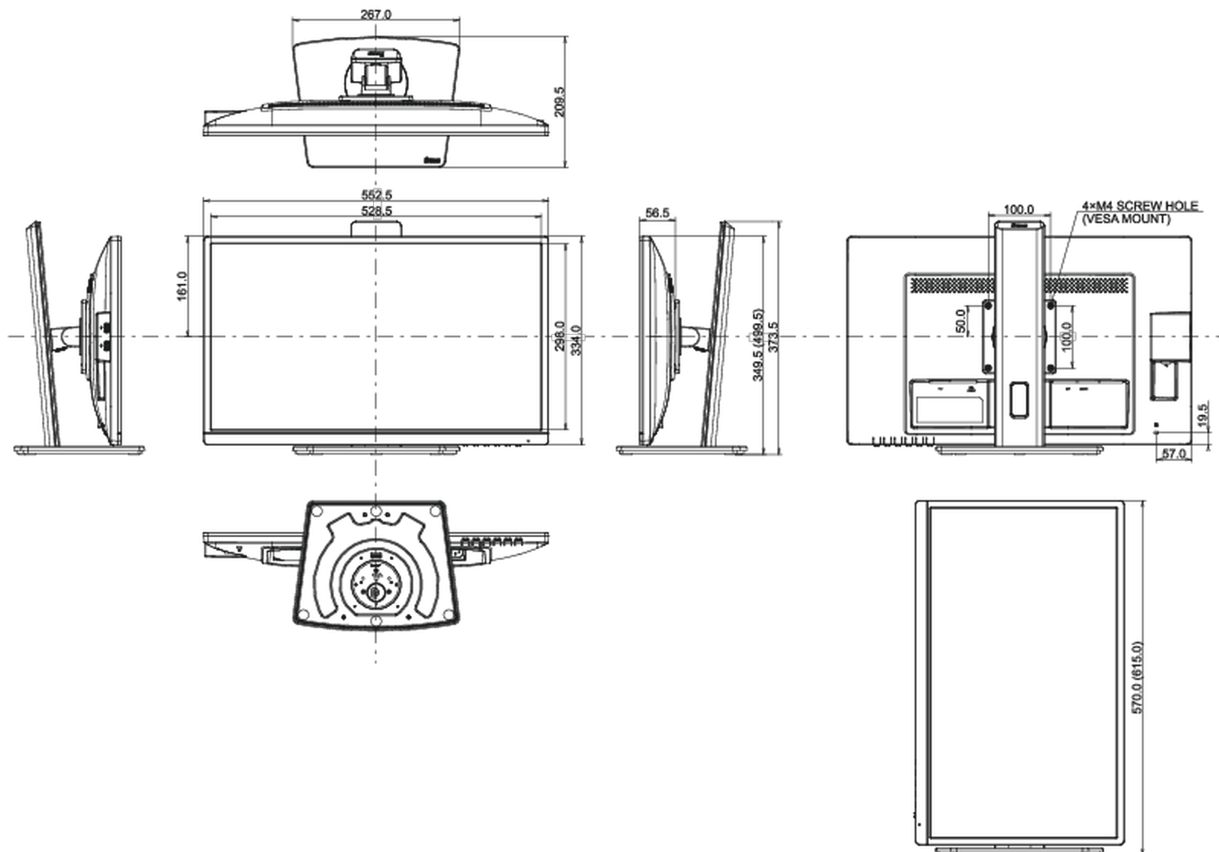

04 MECHANICAL

Display position adjustments	height, pivot (rotation), swivel, tilt
Height adjustment	150mm
Rotation (PIVOT function)	90°
Swivel stand	90°; 45° left; 45° right
Tilt angle	23° up; 5° down
VESA mounting	100 x 100mm
Cable management system	yes

08 DIMENSIONS / WEIGHT

Product dimensions W x H x D 552.5 x 349 (499.5) x 209.5mm

Box dimensions W x H x D 627 x 420 x 162mm

Weight (without box) 5.5kg

Weight (with box) 6.8kg

EAN code 4948570121564

All trademarks and registered trademarks acknowledged. E & O E. Specification subject to change without notice. All LCD's comply with ISO-9241-307:2008 in connection with pixel defects.