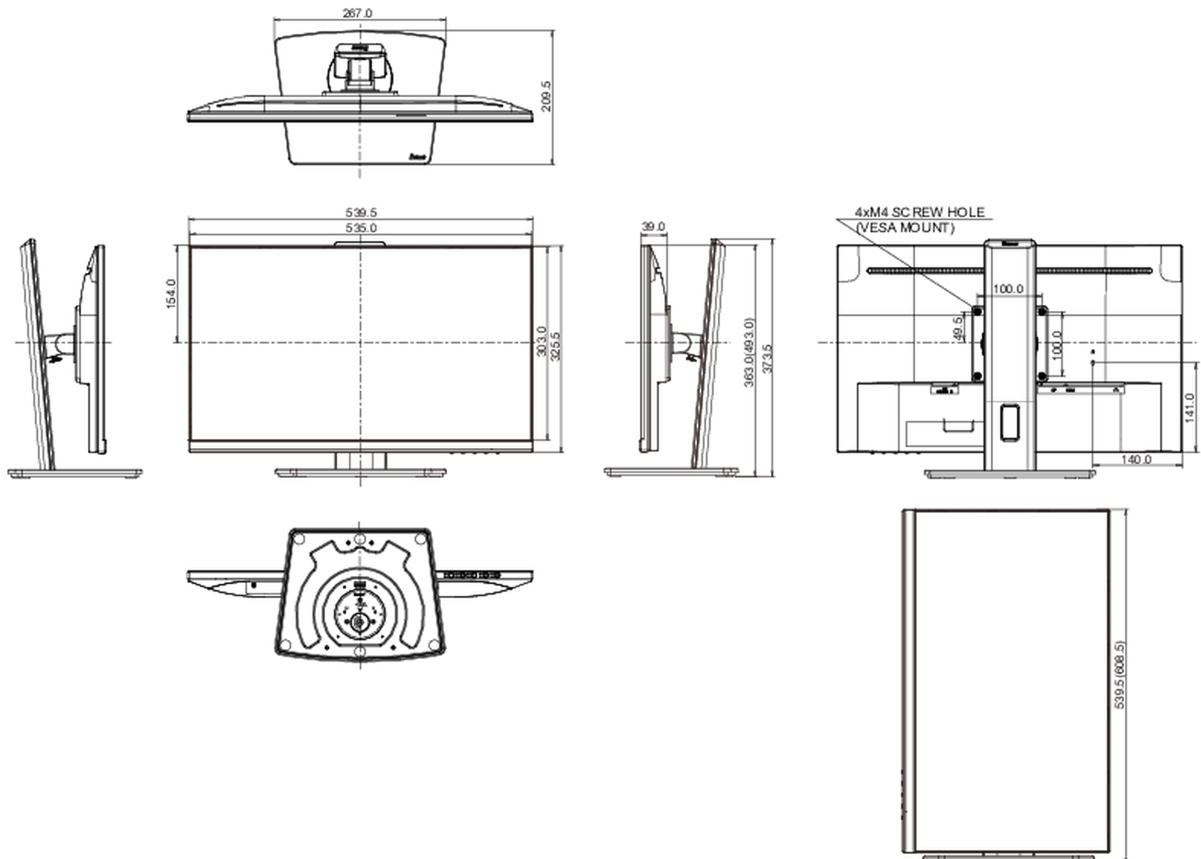

## 04 MECHANICAL

<b>Display position adjustments</b>	height, pivot (rotation), swivel, tilt
<b>Height adjustment</b>	150mm
<b>Rotation (PIVOT function)</b>	90°
<b>Swivel stand</b>	90°; 45° left; 45° right
<b>Tilt angle</b>	23° up; 5° down
<b>VESA mounting</b>	100 x 100mm
<b>Cable management system</b>	yes

## 08 DIMENSIONS / WEIGHT

Product dimensions W x H x D	539.5 x 343 (493) x 209,5mm
Box dimensions W x H x D	635 x 390 x 145mm
Weight (without box)	5.7kg
Weight (with box)	6.4kg
EAN code	4948570121144

*All trademarks and registered trademarks acknowledged. E & O E. Specification subject to change without notice. All LCD's comply with ISO-9241-307:2008 in connection with pixel defects.*