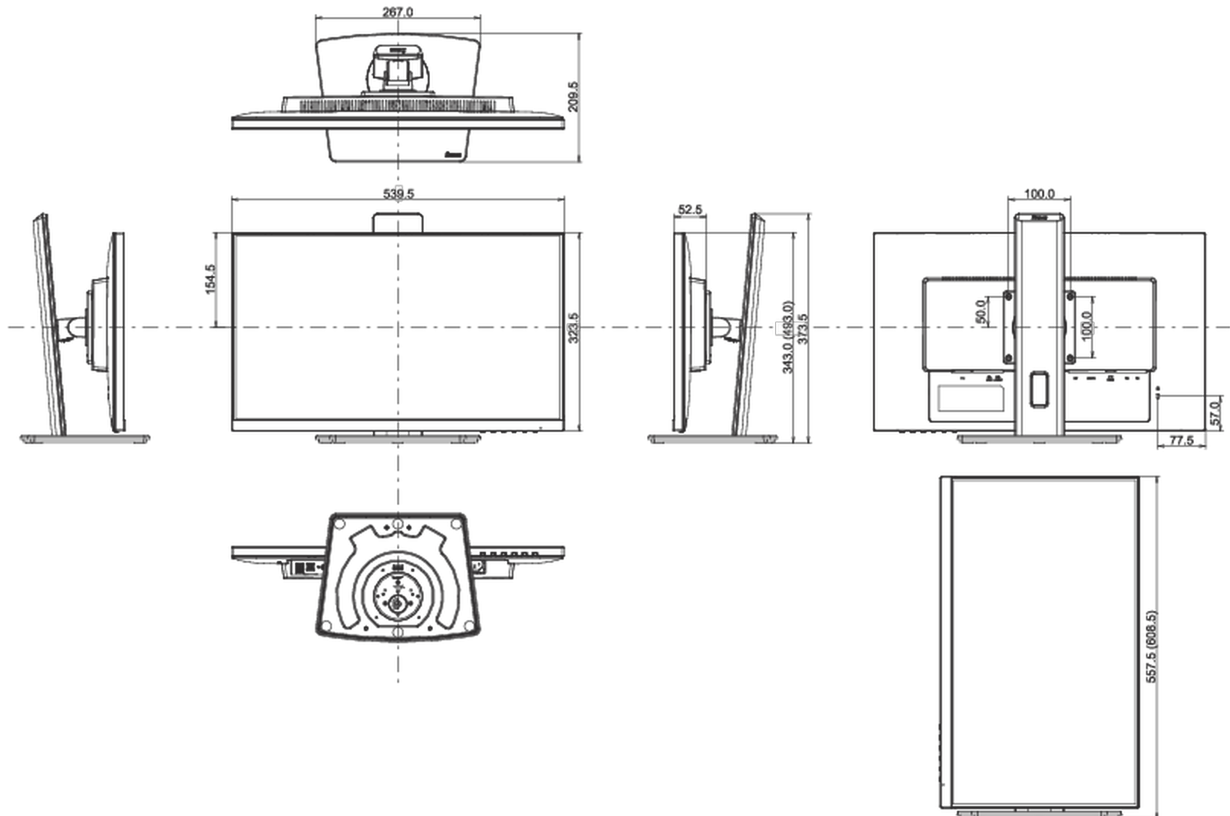

04 MECHANICAL

Display position adjustments	height, swivel, tilt, pivot (rotation both sides)
Height adjustment	150mm
Rotation (PIVOT function)	90°
Swivel stand	90°; 45 ° left; 45° right
Tilt angle	23° up; 5° down
VESA mounting	100 x 100mm
Cable management system	yes

05 ACCESSORIES INCLUDED

Cables	power, USB, HDMI, DP
Other	quick start guide, safety guide

06 POWER MANAGEMENT

Power supply unit	internal
Power supply	AC 100 - 240V, 50/60Hz
Power usage	15W typical, 0.5W stand by, 0.3W off mode

08 DIMENSIONS / WEIGHT

Product dimensions W x H x D	539.5 x 343 (493) x 209.5mm
Box dimensions W x H x D	620 x 415 x 162mm
Weight (without box)	5.3kg
Weight (with box)	6.7kg
EAN code	4948570121229

All trademarks and registered trademarks acknowledged. E & O E. Specification subject to change without notice. All LCD's comply with ISO-9241-307:2008 in connection with pixel defects.