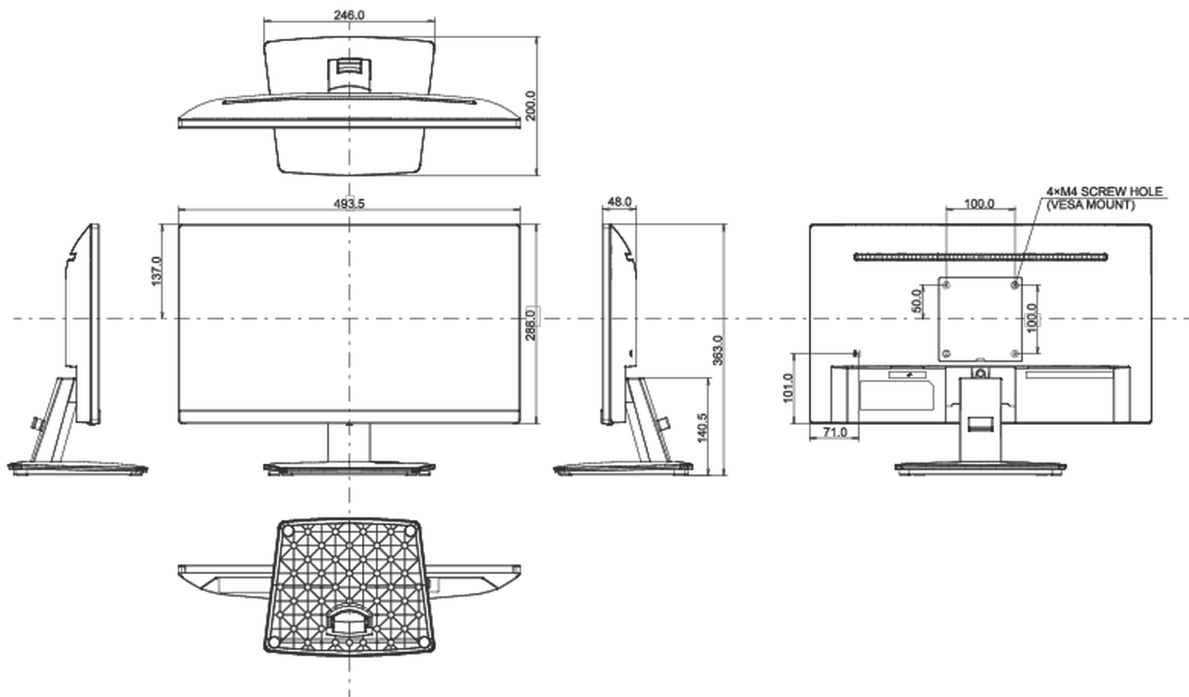

04 MECHANICAL

Display position adjustments	tilt
Tilt angle	22° up; 54° down
VESA mounting	100 x 100mm
Cable management system	yes

05 ACCESSORIES INCLUDED

Cables power, USB, HDMI

Other quick start guide, safety guide

Energy efficiency class (Regulation (EU) 2017/1369) D

EPEAT *registration varies by country, go to www.epeat.net for details

REACH SVHC above 0.1%: Lead

08 DIMENSIONS / WEIGHT

Product dimensions W x H x D 493.5 x 363 x 200mm

Box dimensions W x H x D 564 x 120 x 386mm

Weight (without box) 2.7kg

Weight (with box) 3.4kg

EAN code 4948570120772

307:2008 in connection with pixel defects.

© IIYAMA CORPORATION. ALL RIGHTS RESERVED