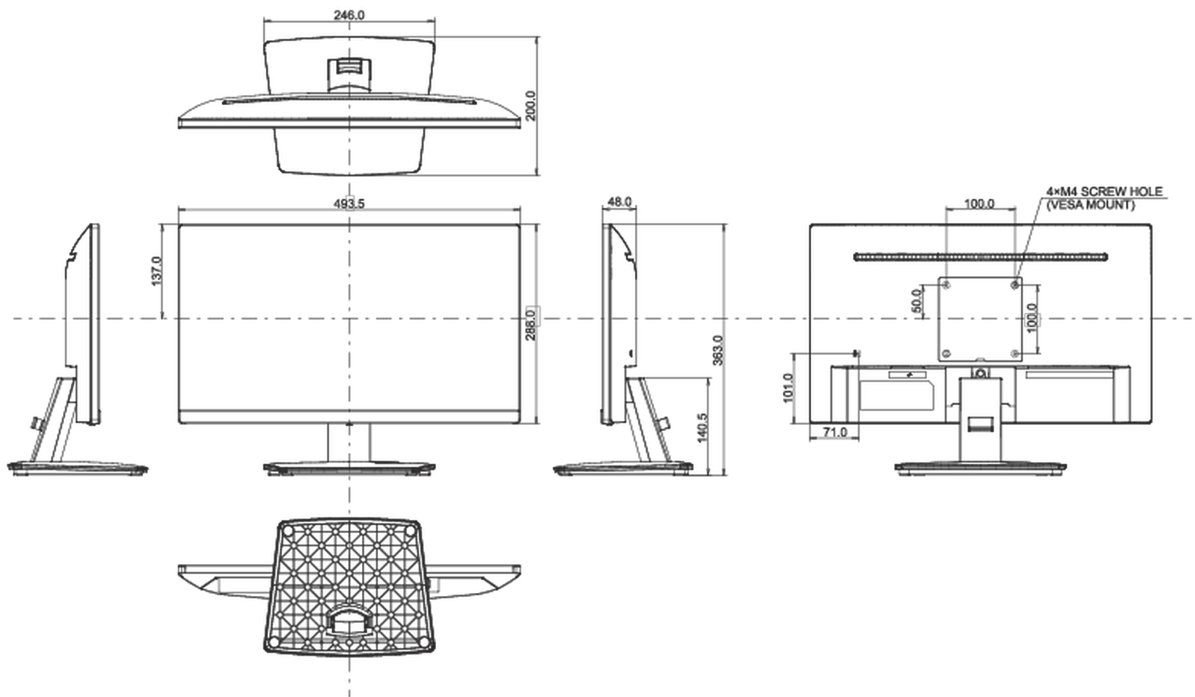

REACH SVHC above 0.1%: Lead

08 DIMENSIONS / WEIGHT

Product dimensions W x H x D 493.5 x 363 x 200mm

Box dimensions W x H x D 564 x 120 x 386mm

Weight (without box) 2.7kg

Weight (with box) 3.4kg

EAN code 4948570120772