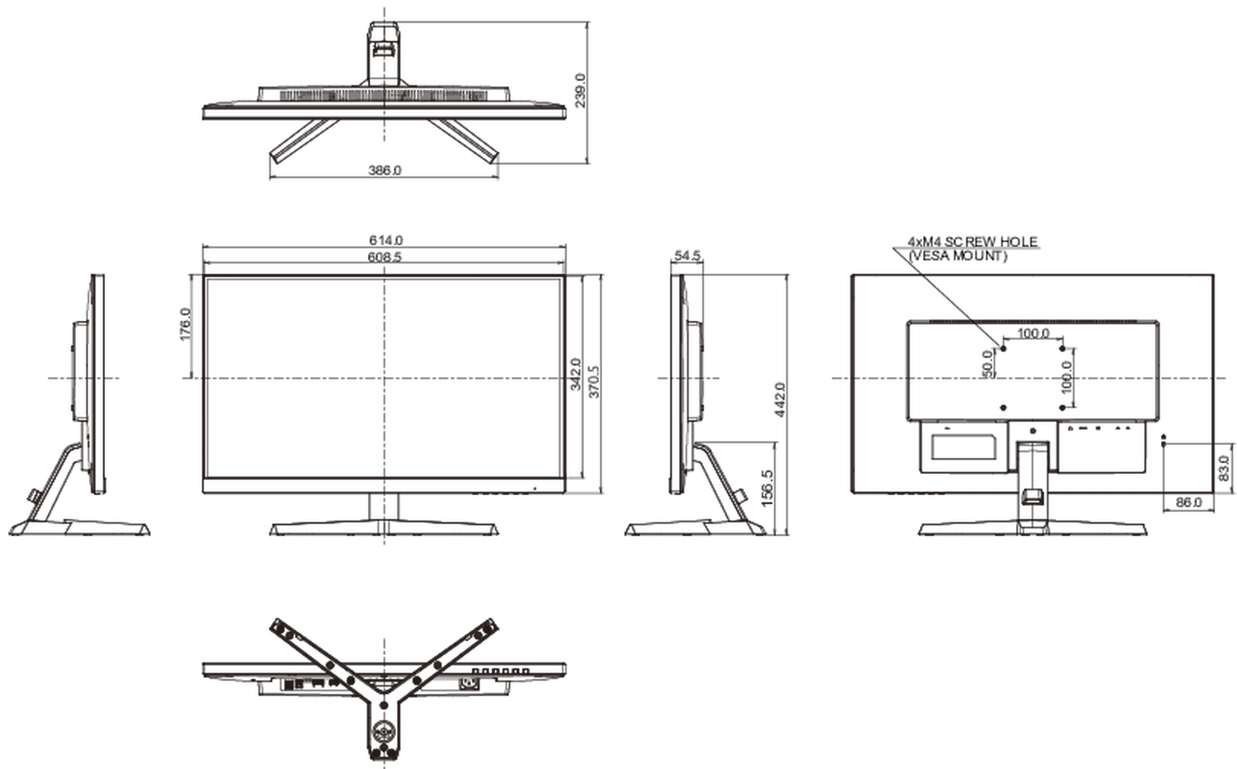

04 MECHANICAL

Display position adjustments	tilt
Tilt angle	21.5° up; 3.5° down
VESA mounting	100 x 100mm
Cable management system	yes

05 ACCESSORIES INCLUDED

Cables power, USB, HDMI, DP

Other quick start guide, safety guide

Energy efficiency class (Regulation (EU) 2017/1369) E

REACH SVHC above 0.1%: Lead

08 DIMENSIONS / WEIGHT

Product dimensions W x H x D 614 x 442 x 239mm

Weight (without box) 4.4kg

EAN code 4948570121069

All trademarks and registered trademarks acknowledged. E & O E. Specification subject to change without notice. All LCD's comply with ISO-9241-307:2008 in connection with pixel defects.