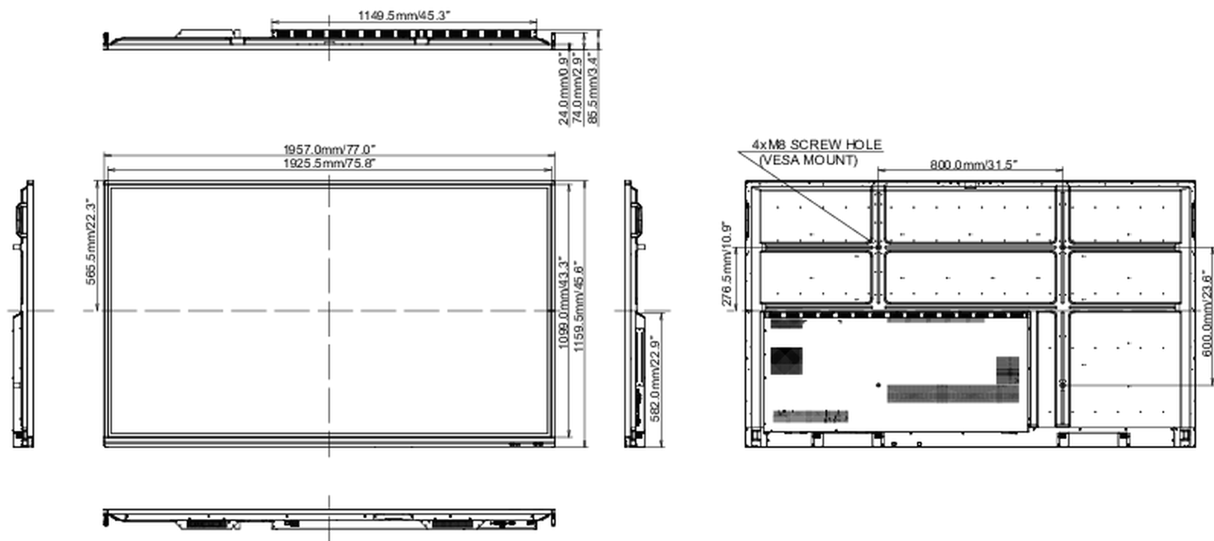

## 10 DIMENZIJE / TEŽINA

Dimenzije proizvoda Š x V x D 1957 x 1160 x 86mm

Dimenzije kutije Š x V x D 2110 x 225 x 1283mm

Težina (bez kutije) 64.7kg

Težina (sa kutijom) 81.2kg

EAN kod 4948570120444

All trademarks and registered trademarks acknowledged. E & O E. Specification subject to change without notice. All LCD's comply with ISO-9241-307:2008 in connection with pixel defects.