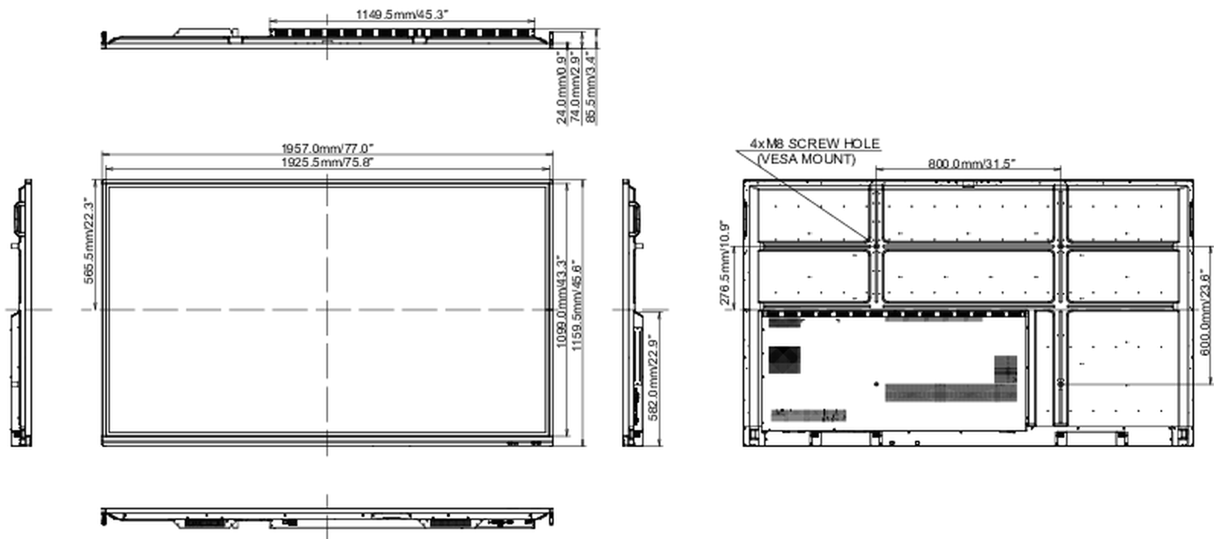

09 SUSTAINABILITY

Regulations

CB, CE, TÜV-Bauart, EAC, RoHS support, ErP, WEEE, REACH (RoHS)

REACH SVHC

above 0.1%: Lead

10 DIMENSIONS / WEIGHT

Product dimensions W x H x D

1957 x 1160 x 86mm

Box dimensions W x H x D

2110 x 225 x 1283mm

Weight (without box)

64.7kg

Weight (with box)

81.2kg

EAN code

4948570120444

All trademarks and registered trademarks acknowledged. E & O E. Specification subject to change without notice. All LCD's comply with ISO-9241-307:2008 in connection with pixel defects.

© IIYAMA CORPORATION. ALL RIGHTS RESERVED