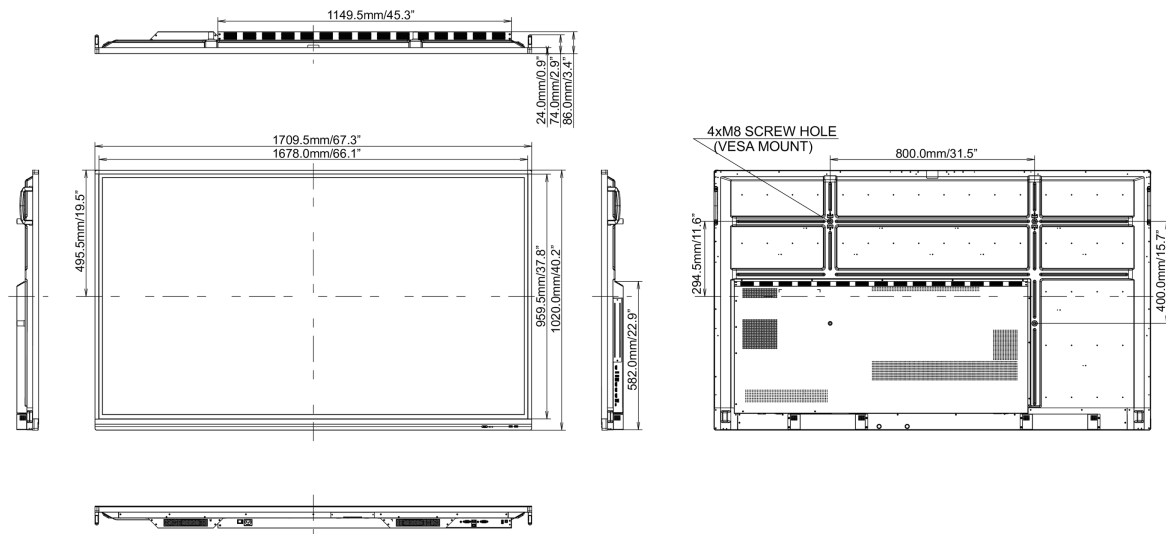

09 SUSTAINABILITY

Regulations

CB, CE, TÜV-Bauart, EAC, RoHS support, ErP, WEEE, REACH (RoHS)

REACH SVHC

above 0.1%: Lead

10 DIMENSIONS / WEIGHT

Product dimensions W x H x D

1709 x 1020 x 86mm

Box dimensions W x H x D

1863 x 225 x 1140mm

Weight (without box)

50.8kg

Weight (with box)

62kg

EAN code

4948570120437

All trademarks and registered trademarks acknowledged. E & O E. Specification subject to change without notice. All LCD's comply with ISO-9241-307:2008 in connection with pixel defects.

© IIYAMA CORPORATION. ALL RIGHTS RESERVED