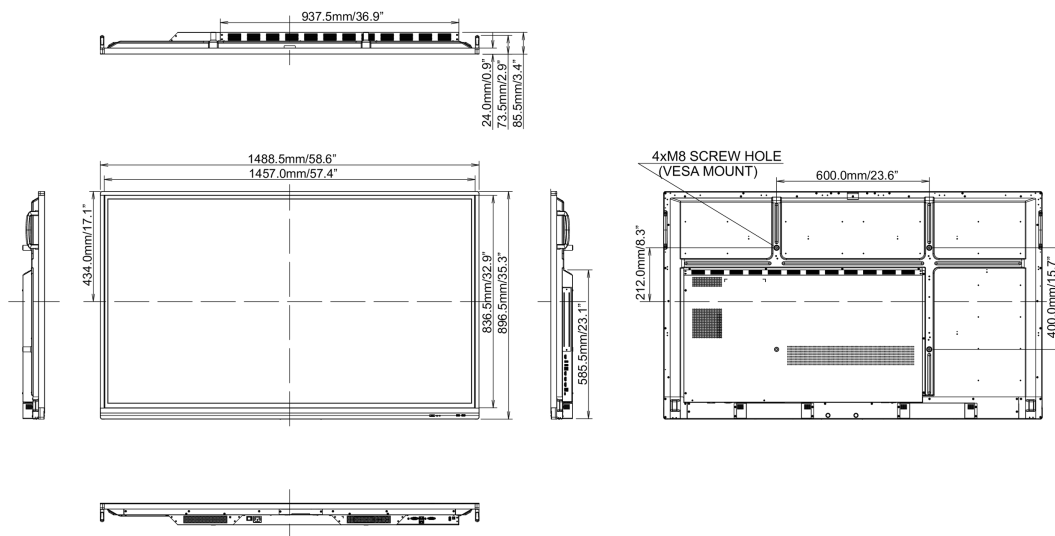

10 DIMENZIJE / TEŽINA

Dimenzije proizvoda Š x V x D 1488 x 897 x 86mm

Dimenzije kutije Š x V x D 1628 x 208 x 1005mm

Težina (bez kutije) 37kg

Težina (sa kutijom) 47.6kg

EAN kod 4948570120420

All trademarks and registered trademarks acknowledged. E & O E. Specification subject to change without notice. All LCD's comply with ISO-9241-307:2008 in connection with pixel defects.