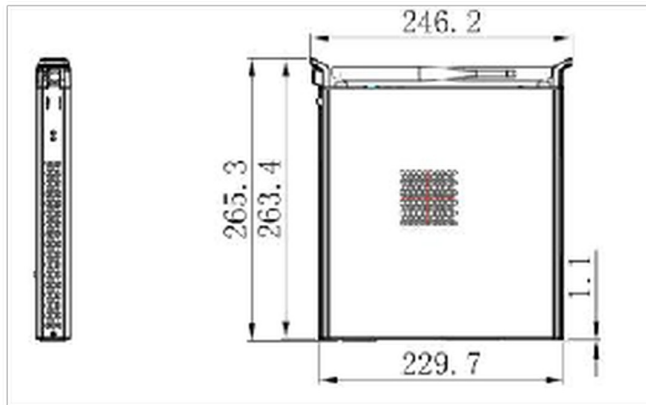

SPC51001BC-1

04 ENVIRONMENTAL CONDITIONS

Range temperatura operativa	0°C - 45°C
Operation humidity	10% - 90%
Range temperatura stoccaggio	- 20°C - +2°C