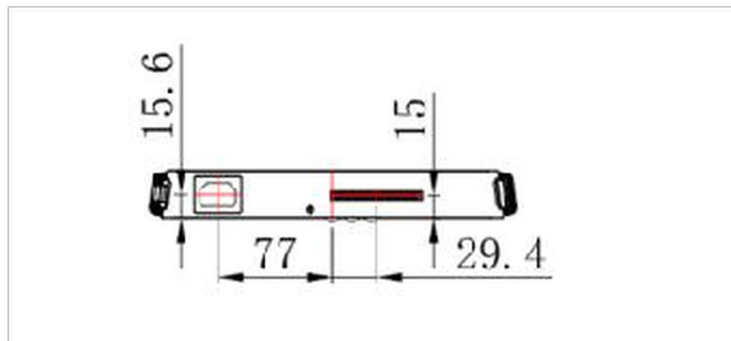

SPC51001BC-1

04 ENVIRONMENTAL CONDITIONS

Operation temperature range

0°C - 45°C

Operation humidity

10% - 90%

Storage temperature range

- 20°C - +2°C