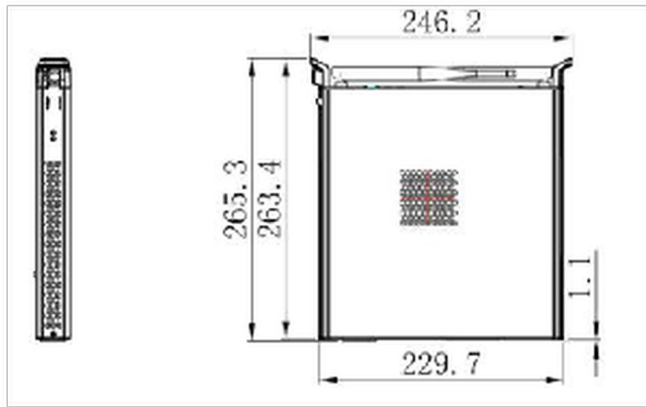

SPC51001BC-1

04 ENVIRONMENTAL CONDITIONS

Operation temperature range

0°C - 45°C

Operation humidity

10% - 90%

Storage temperature range

- 20°C - +2°C