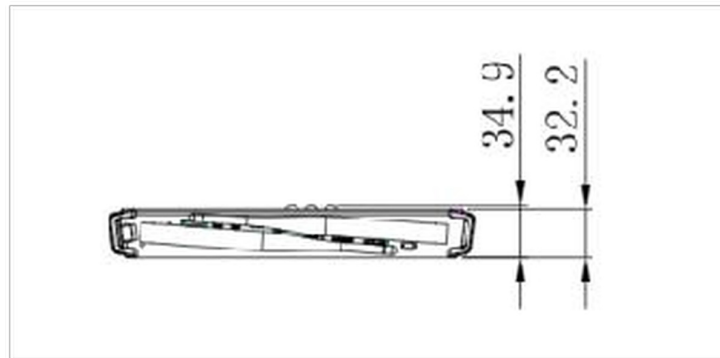

SPC51001BC-1

04 ENVIRONMENTAL CONDITIONS

Operation temperature range

0°C - 45°C

Operation humidity

10% - 90%

Storage temperature range

- 20°C - +2°C