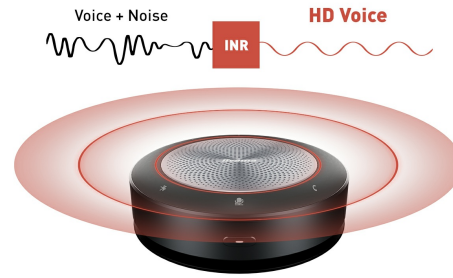

UNIFIED COMMUNICATIONS**Bluetooth Speakerphone for large meeting rooms**

The omnidirectional audio pickup from up to 5 meters with intelligent noise reduction and echo cancellation algorithms make the UC SPK01L the perfect choice for large meeting rooms. Guaranteeing seamless connection via Bluetooth, a USB cable or an audio cable this sleek looking speaker can be paired with up to 3 devices at the same.

Omnidirectional

The UC SPK01L supports 360-degree omnidirectional audio pickup ensuring every voice in your meeting room is transmitted to the participants joining remotely.

High-quality voice experience

This performance speaker with intelligent noise reduction and echo cancellation algorithms guarantees crystal clear sound for your calls.

Easy set up

Seamless connection via Bluetooth, a USB cable or an audio cable. The speaker is instantly operational after connection.

Multiple device connectivity

Connect up to 3 devices at the same time via Bluetooth, a USB cable and an audio cable.

SPECIFICATION

01 SPEAKER

Maximum sound pressure level	85dB
Distortion	≤4%
Signal to noise ratio	80dB
Frequency range	150Hz ~ 16kHz