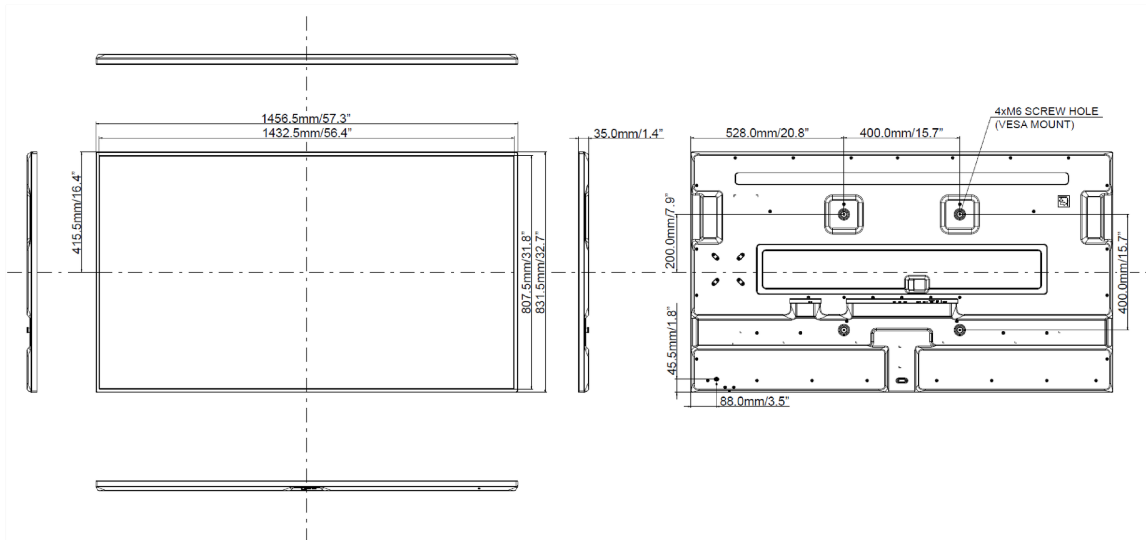

ProLite LH6570UHB

All trademarks and registered trademarks acknowledged. E & O E. Specification subject to change without notice. All LCD's comply with ISO-9241-307:2008 in connection with pixel defects.

© IYAMA CORPORATION. ALL RIGHTS RESERVED