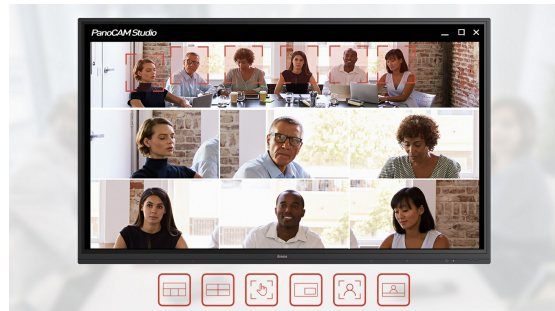

The auto tracking technology not only recognizes and zooms in on meeting participants, but it also follows the speakers as they move about the room. Compatible with all the leading conferencing software like Zoom, Skype, Microsoft Teams and others.

180° field of view

The field of view means the observable area one can see through the camera lens. It translates directly to how much of your meeting space will be visible to the participants joining remotely. A 180-degree FoV makes everybody at the table clearly visible, even those close to the camera or seated at the edges of the room.

Six predefined video layouts

Simply tap the top of the camera to switch between the different layout options. From one-way lecturing to multi-party brainstorming, this camera can cover it all.

Auto-framing

With intelligent face detection and voice localization, the camera tracks whoever is speaking and smoothly switches between presenters automatically adjusting to best fit participant location and quantity. It not only recognizes and zooms in on meeting participants, but also tracks speakers as they move about the room.