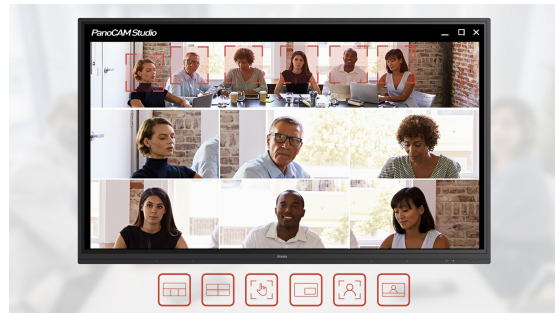

The auto tracking technology not only recognizes and zooms in on meeting participants, but it also follows the speakers as they move about the room. Compatible with all the leading conferencing software like Zoom, Skype, Microsoft Teams and others.

## 180° field of view

The field of view means the observable area one can see through the camera lens. It translates directly to how much of your meeting space will be visible to the participants joining remotely. A 180-degree FoV makes everybody at the table clearly visible, even those close to the camera or seated at the edges of the room.

## Six predefined video layouts

Simply tap the top of the camera to switch between the different layout options. From one-way lecturing to multi-party brainstorming, this camera can cover it all.

## Auto-framing

With intelligent face detection and voice localization, the camera tracks whoever is speaking and smoothly switches between presenters automatically adjusting to best fit participant location and quantity. It not only recognizes and zooms in on meeting participants, but also tracks speakers as they move about the room.