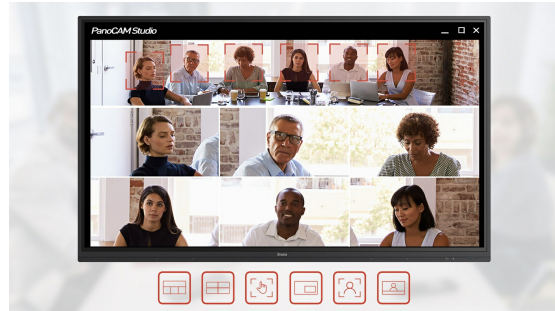

The auto tracking technology not only recognizes and zooms in on meeting participants, but it also follows the speakers as they move about the room. Compatible with all the leading conferencing software like Zoom, Skype, Microsoft Teams and others.

180° field of view

The field of view means the observable area one can see through the camera lens. It translates directly to how much of your meeting space will be visible to the participants joining remotely. A 180-degree FoV makes everybody at the table clearly visible, even those close to the camera or seated at the edges of the room.

Six predefined video layouts

Simply tap the top of the camera to switch between the different layout options. From one-way lecturing to multi-party brainstorming, this camera can cover it all.

Auto-framing

With intelligent face detection and voice localization, the camera tracks whoever is speaking and smoothly switches between presenters automatically adjusting to best fit participant location and quantity. It not only recognizes and zooms in on meeting participants, but also tracks speakers as they move about the room.