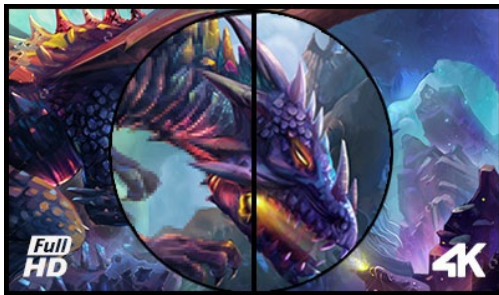

43" 4K gaming monitor guaranteeing superb image quality

Packed into a superb VA matrix, the 8.3 million pixels (3840 x 2160) make the G-Master G4380UHSU an ideal screen for PC gamers looking to upgrade to 4K. Featuring 0.4ms MPRT response time and supporting 144Hz over DisplayPort, the monitor allows you to make split second decisions and forget about ghosting effects or smearing issues.

Black Tuner function delivers greater viewing performance in shadowed areas and with FreeSync Premium on board, you can be sure your favourite games will from now on look incredibly crisp and realistic.

4K

UHD resolution (3840x2160), better known as 4K, offers a gigantic viewable area with 4 times more information and work space than a Full HD screen. Due to the high DPI (dots per inch), it displays an incredibly sharp and crisp image.