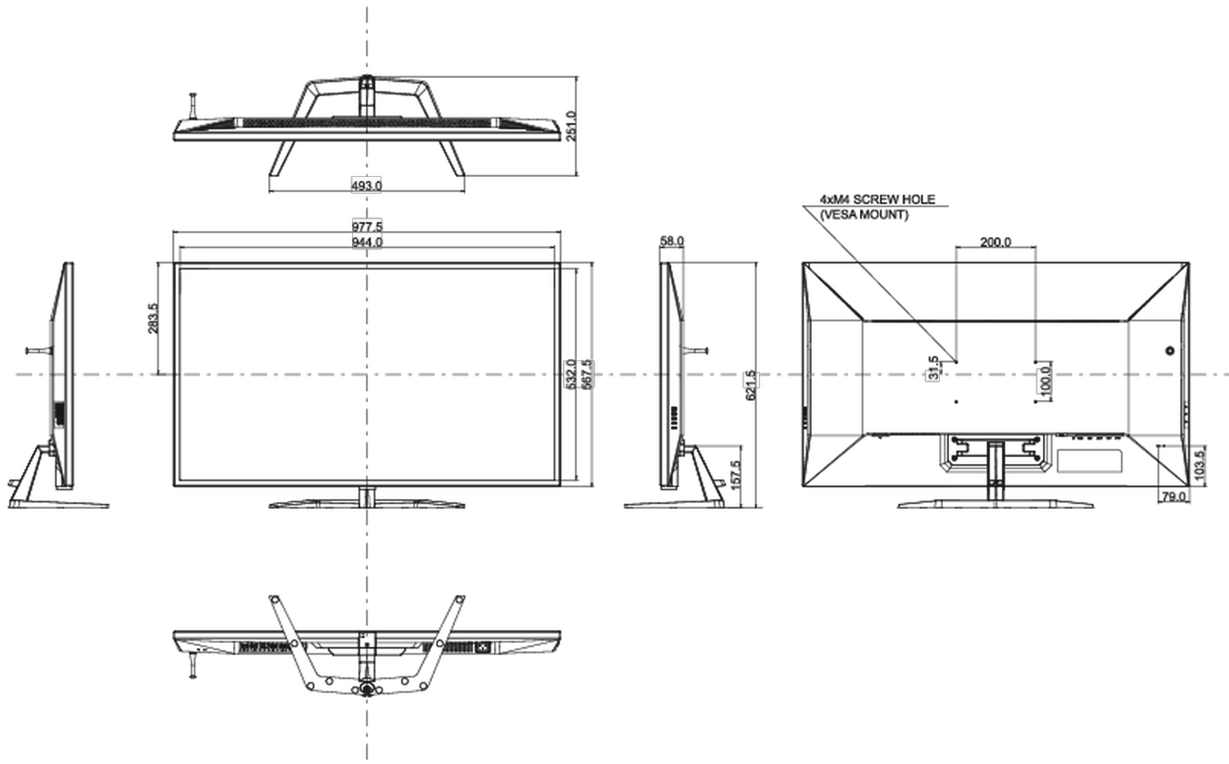

Cables power, USB, HDMI, DP

Other quick start guide, safety guide

Remote control yes (batteries included)

06 POWER MANAGEMENT

Power supply unit internal

Power supply AC 100 - 240V, 50/60Hz

Power usage 85W typical

07 SUSTAINABILITY

Regulations CE, TÜV-Bauart, EAC, PSE, RoHS support, ErP, WEEE, VCCI, REACH, UKCA

Energy efficiency class (Regulation (EU) 2017/1369) F

REACH SVHC above 0.1%: Lead

08 DIMENSIONS / WEIGHT

Product dimensions W x H x D 977.5 x 621.5 x 251mm

Weight (without box) 14.9kg

Weight (without stand) 13.1kg

EAN code 4948570118526

All trademarks and registered trademarks acknowledged. E & O E. Specification subject to change without notice. All LCD's comply with ISO-9241-307:2008 in connection with pixel defects.