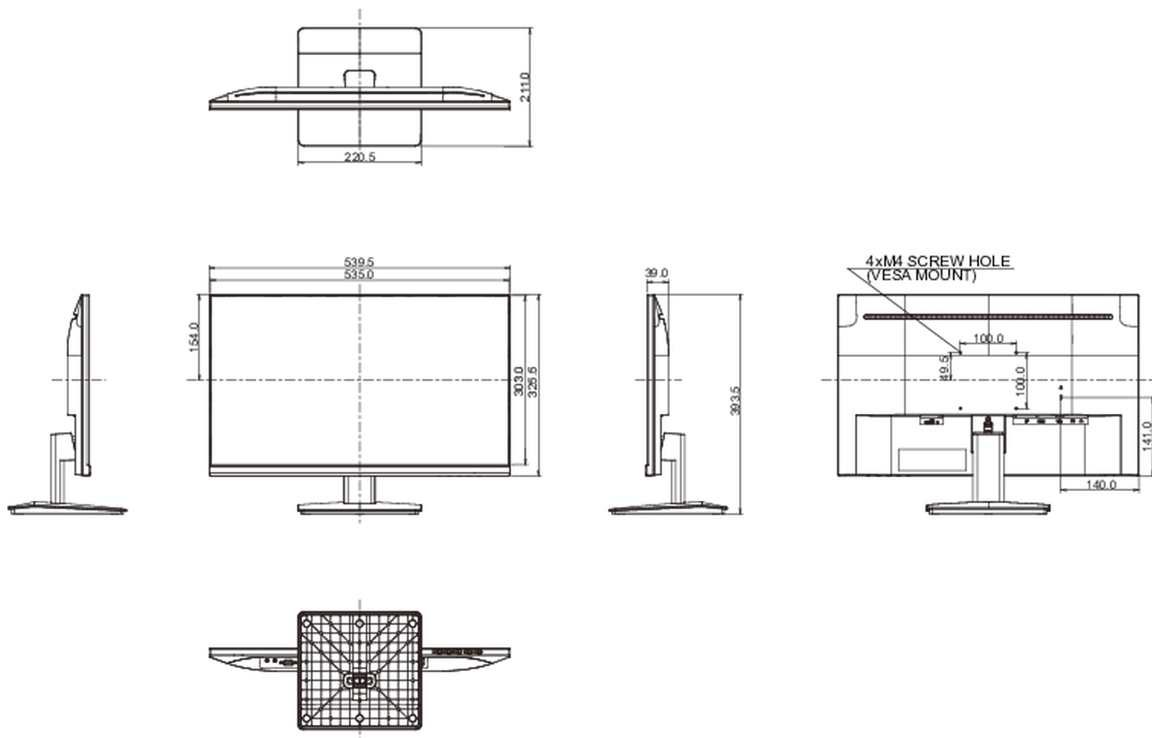

Klasa energetske efikasnosti (Regulation (EU) 2017/1369)

E

REACH SVHC

iznad 0.1%: Olova

08 DIMENZIJE / TEŽINA

Dimenzije proizvoda Š x V x D

539.5 x 393.5 x .211mm

Dimenzije kutije Š x V x D

607 x 401 x 127mm

Težina (bez kutije)

3.5kg

Težina (sa kutijom)

4.9kg

EAN kod

4948570118786

All trademarks and registered trademarks acknowledged. E & O E. Specification subject to change without notice. All LCD's comply with ISO-9241-307:2008 in connection with pixel defects.