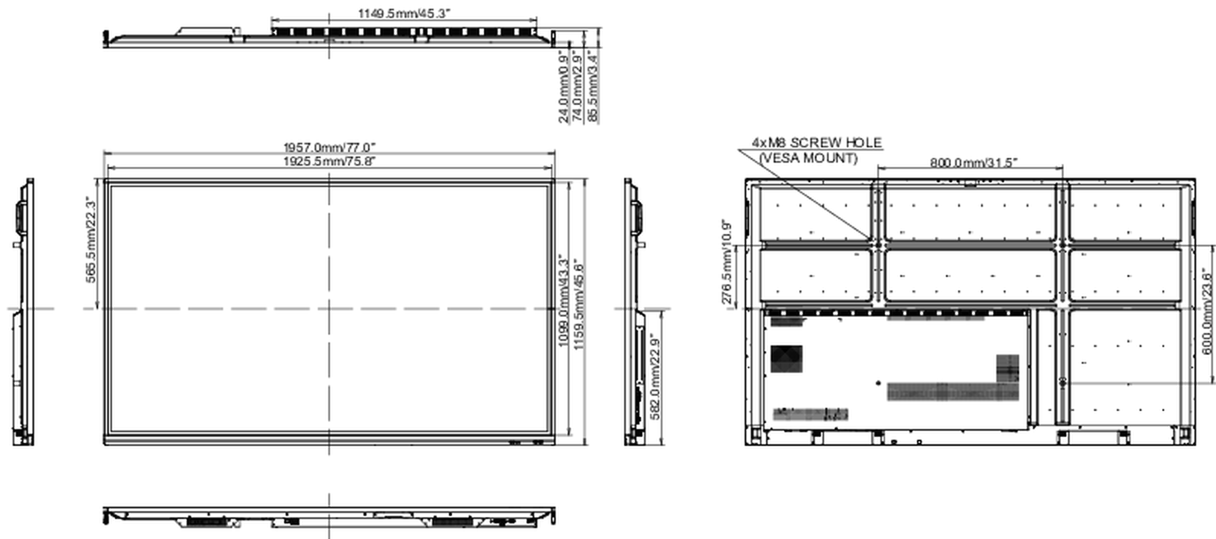

09 ODRŽIVOST

Propisi

CB, CE, TÜV-Bauart, EAC, RoHS podrška, ErP, WEEE, REACH (RoHS, PFOS, PFC)

REACH SVHC

iznad 0.1%: Olova

10 DIMENZIJE / TEŽINA

Dimenzije proizvoda Š x V x D

1957 x 1159 x 86mm

Dimenzije kutije Š x V x D

2123 x 280 x 1345mm

Težina (bez kutije)

64.4kg

Težina (sa kutijom)

91kg

EAN kod

4948570119011

All trademarks and registered trademarks acknowledged. E & O E. Specification subject to change without notice. All LCD's comply with ISO-9241-307:2008 in connection with pixel defects.

© IYAMA CORPORATION. ALL RIGHTS RESERVED