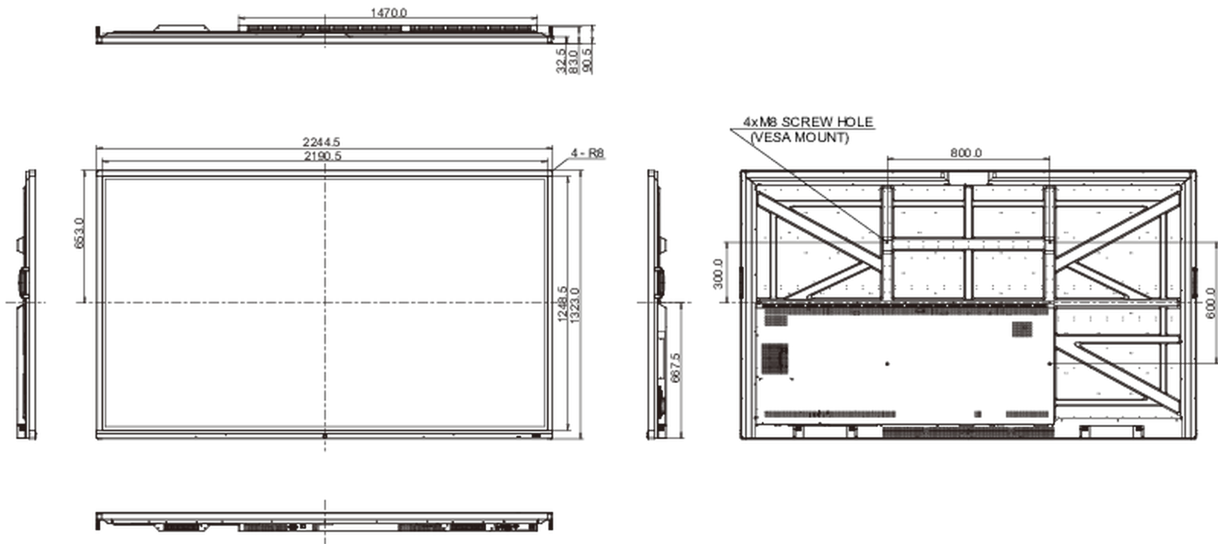

09 ODRŽIVOST

Propisi

CB, CE, TÜV-Bauart, EAC, RoHS podrška, ErP, WEEE, REACH (RoHS, PFOS, PFC)

REACH SVHC

iznad 0.1%: Olova

10 DIMENZIJE / TEŽINA

Dimenzije proizvoda Š x V x D

2244.5 x 1323 x 90.5mm

Dimenzije kutije Š x V x D

2483 x 376 x 1493mm

Težina (bez kutije)

103.5kg

Težina (sa kutijom)

138.8kg

EAN kod

4948570118984

All trademarks and registered trademarks acknowledged. E & O E. Specification subject to change without notice. All LCD's comply with ISO-9241-307:2008 in connection with pixel defects.

© IYAMA CORPORATION. ALL RIGHTS RESERVED