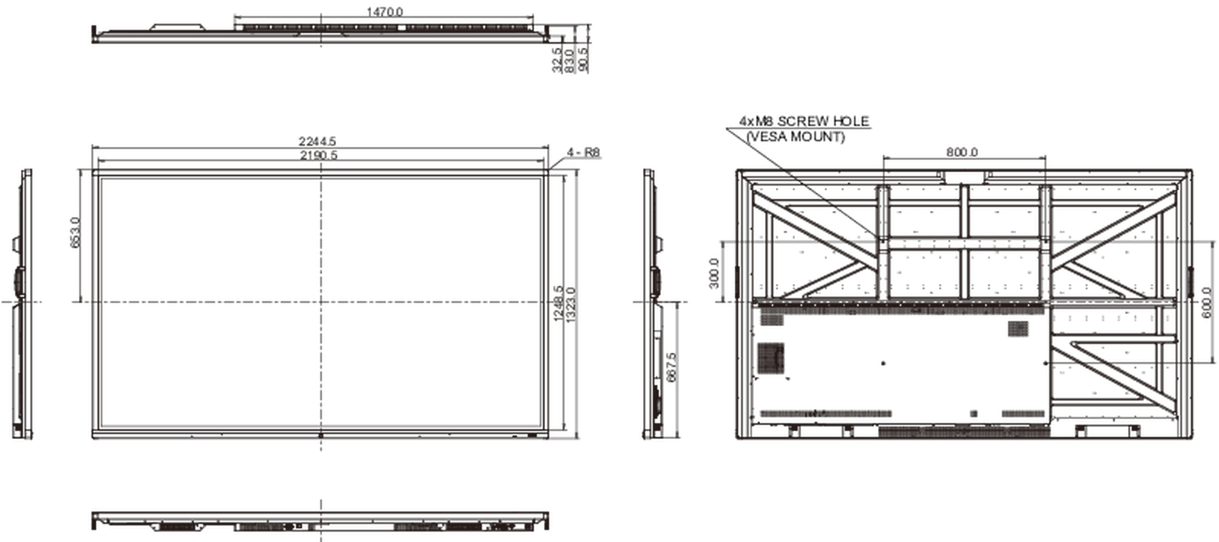

Power usage

222W typical, 0.5W stand by, 0.5W off mode

09 SUSTAINABILITY

Regulations

CB, CE, TÜV-Bauart, EAC, RoHS support, ErP, WEEE, REACH (RoHS, PFOS, PFC)

REACH SVHC

above 0.1%: Lead

10 DIMENSIONS / WEIGHT

Product dimensions W x H x D

2244.5 x 1323 x 90.5mm

Box dimensions W x H x D

2483 x 376 x 1493mm

Weight (without box)

103.5kg

Weight (with box)

138.8kg

EAN code

4948570118984

All trademarks and registered trademarks acknowledged. E & O E. Specification subject to change without notice. All LCD's comply with ISO-9241-307:2008 in connection with pixel defects.

© IYAMA CORPORATION. ALL RIGHTS RESERVED