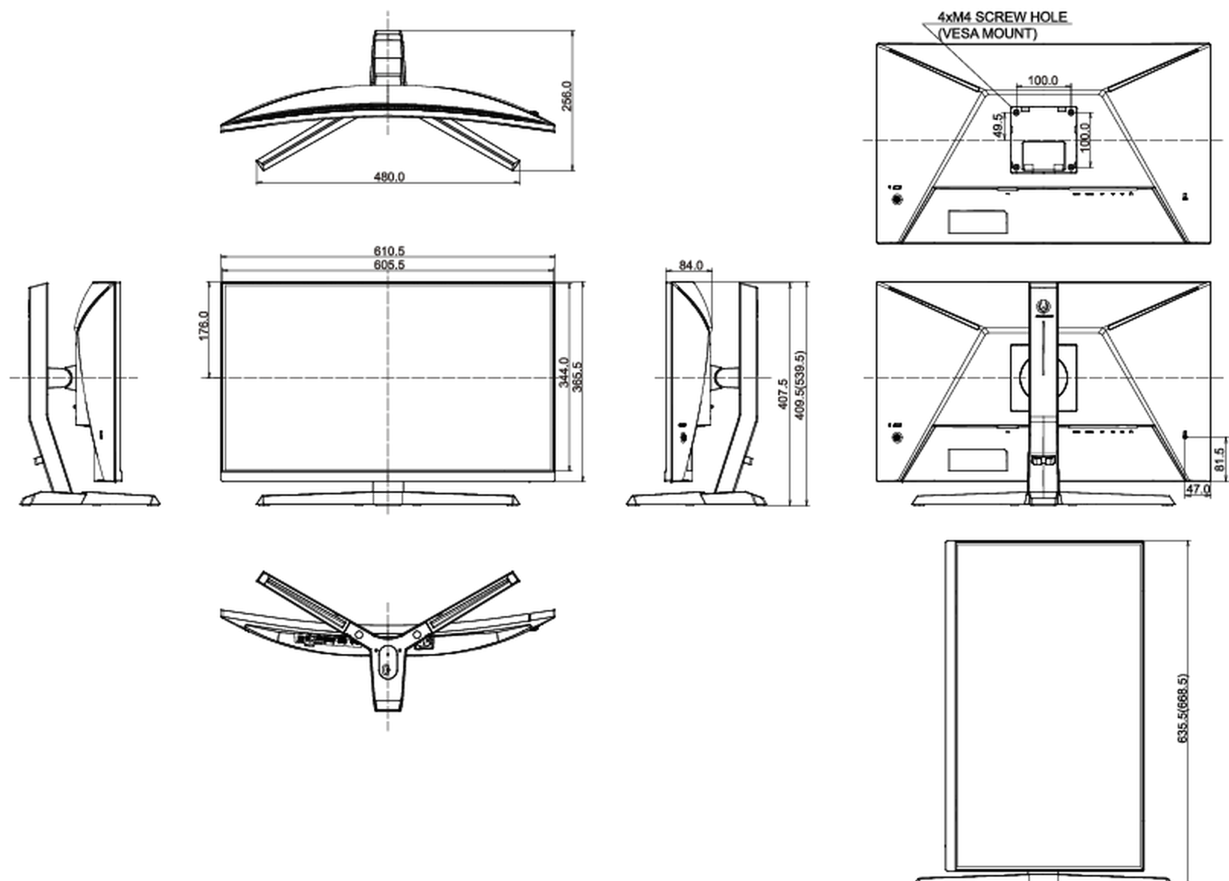

Cable management system yes

MTBF 50000 hours

05 ACCESSORIES INCLUDED

Cables power, USB, HDMI

Other quick start guide, safety guide

06 POWER MANAGEMENT

Power supply unit internal

Power supply AC 100 - 240V, 50/60Hz

Power usage 28W typical, 0.5W stand by, 0.3W off mode

07 SUSTAINABILITY

Regulations CE, TÜV-Bauart, EAC, RoHS support, ErP, WEEE, REACH, UKCA

Energy efficiency class (Regulation (EU) 2017/1369) E

REACH SVHC above 0.1%: Lead

08 DIMENSIONS / WEIGHT

Product dimensions W x H x D 610.5 x 409.5 (539.5) x 256mm

Box dimensions W x H x D 692 x 505 x 228mm

Weight (without box) 5.7kg

Weight (with box) 7.5kg

EAN code 4948570118878