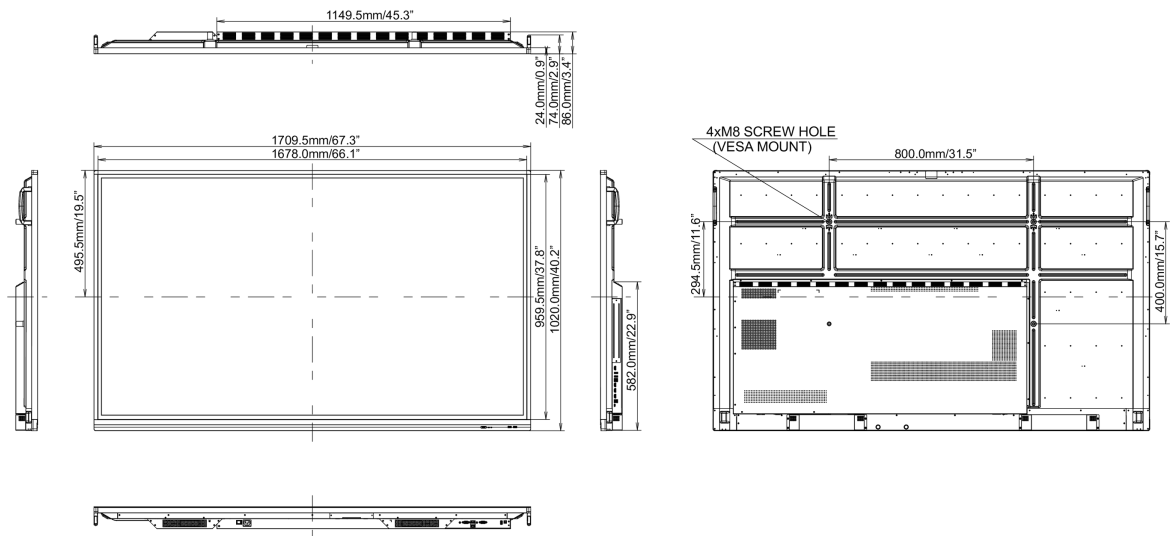

## 10 DIMENZIJE / TEŽINA

Dimenzije proizvoda Š x V x D 1709 x 1020 x 86mm

Dimenzije kutije Š x V x D 1930 x 280 x 1140mm

Težina (bez kutije) 50.8kg

Težina (sa kutijom) 69kg

EAN kod 4948570119004

All trademarks and registered trademarks acknowledged. E & O E. Specification subject to change without notice. All LCD's comply with ISO-9241-307:2008 in connection with pixel defects.