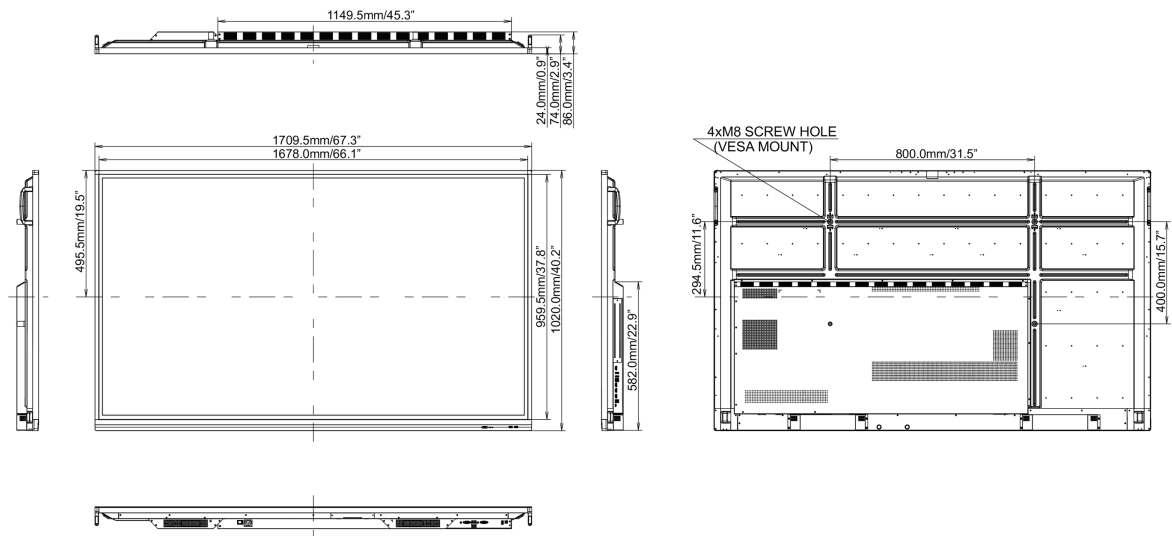

REACH SVHC

above 0.1%: Lead

10 DIMENSIONS / WEIGHT**Product dimensions W x H x D** 1709 x 1020 x 86mm**Box dimensions W x H x D** 1930 x 280 x 1140mm**Weight (without box)** 50.8kg**Weight (with box)** 69kg**EAN code** 4948570119004