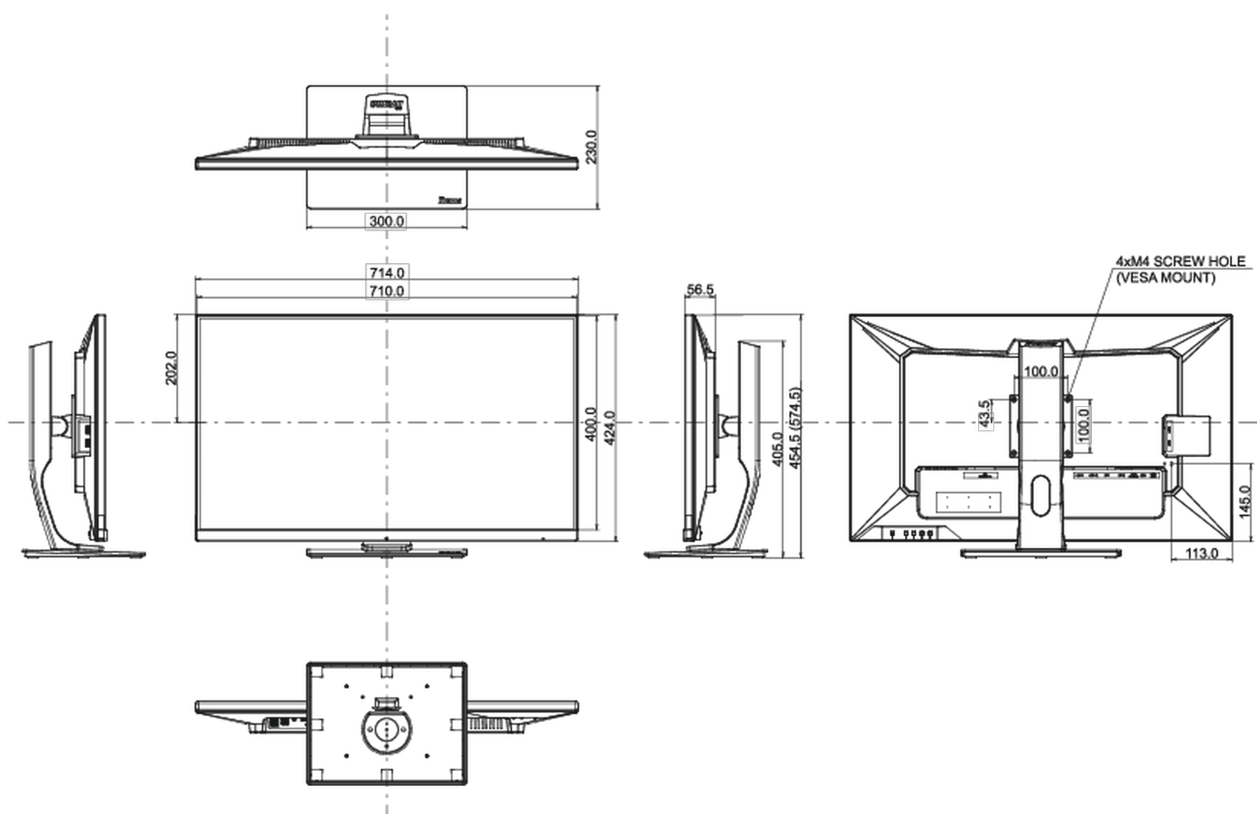

## 04 MECHANICAL

Display position adjustments	height, tilt
Height adjustment	120mm
Tilt angle	22° up; 3° down
VESA mounting	100 x 100mm
Cable management system	yes

## 08 DIMENSIONS / WEIGHT

Product dimensions W x H x D	714 x 454.5 (574.5) x 230mm
Box dimensions W x H x D	795 x 506 x 225mm
Weight (without box)	11.3kg
Weight (without stand)	7.3kg
Weight (with box)	14.1kg
EAN code	4948570118168