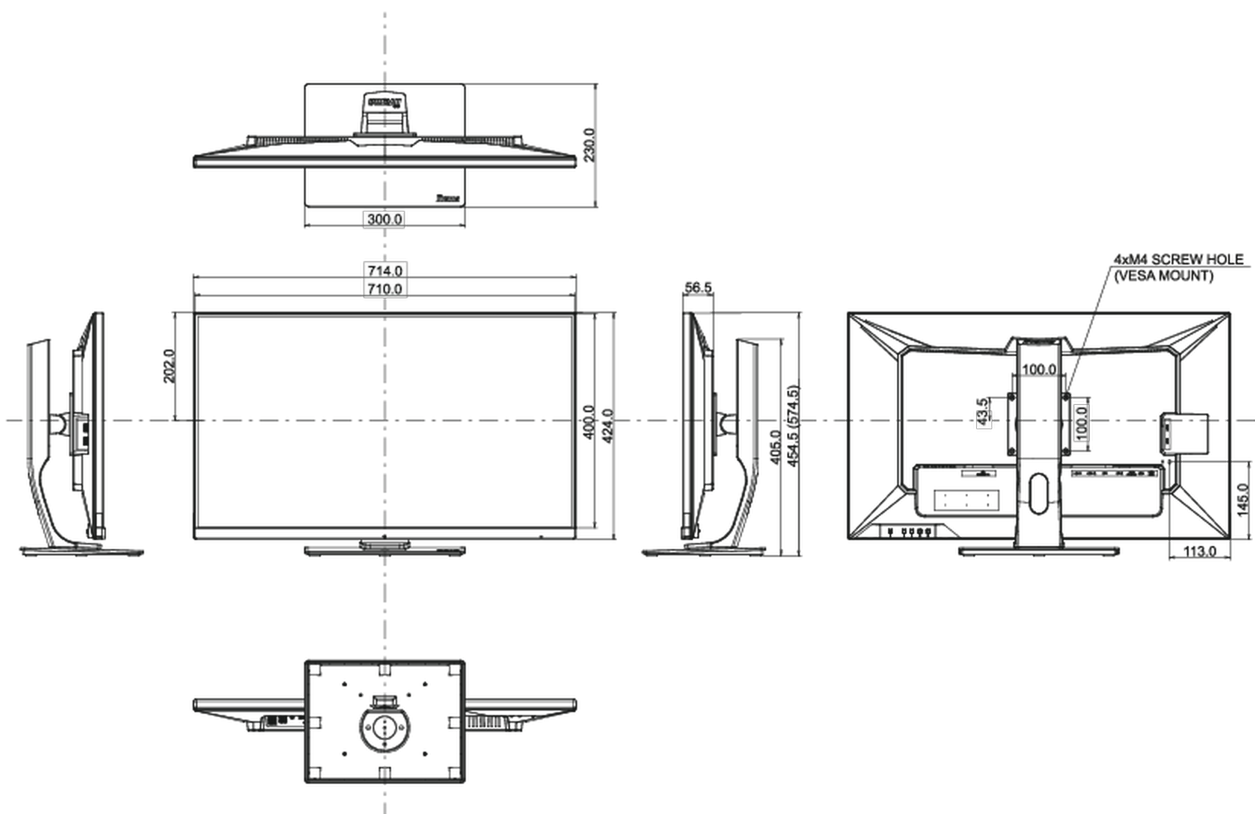

## 04 MECHANICAL

Display position adjustments	height, tilt
Height adjustment	120mm
Tilt angle	22° up; 3° down
VESA mounting	100 x 100mm
Cable management system	yes

## 08 DIMENSIONS / WEIGHT

Product dimensions W x H x D	714 x 454.5 (574.5) x 230mm
Box dimensions W x H x D	795 x 506 x 225mm
Weight (without box)	11.3kg
Weight (without stand)	7.3kg
Weight (with box)	14.1kg
EAN code	4948570118168