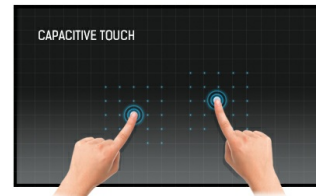

The ProLite T2234MSC-B7X uses 10 pt Projective Capacitive touch technology, built into an eye catching bezel with edge-to-edge glass. Featuring IPS technology, it offers exceptional colour performance and wide viewing angles, making it a perfect display for Interactive Digital Signage, kiosk integrators, Instore Retail, Gaming and Interactive Presentations. In addition to the superb image quality, the monitor comes with IP65 rating, which means it is dust and water resistant and with Touch-Through-Glass technology delivering seamless and accurate touch response for true kiosk integration or behind-glass-retail.