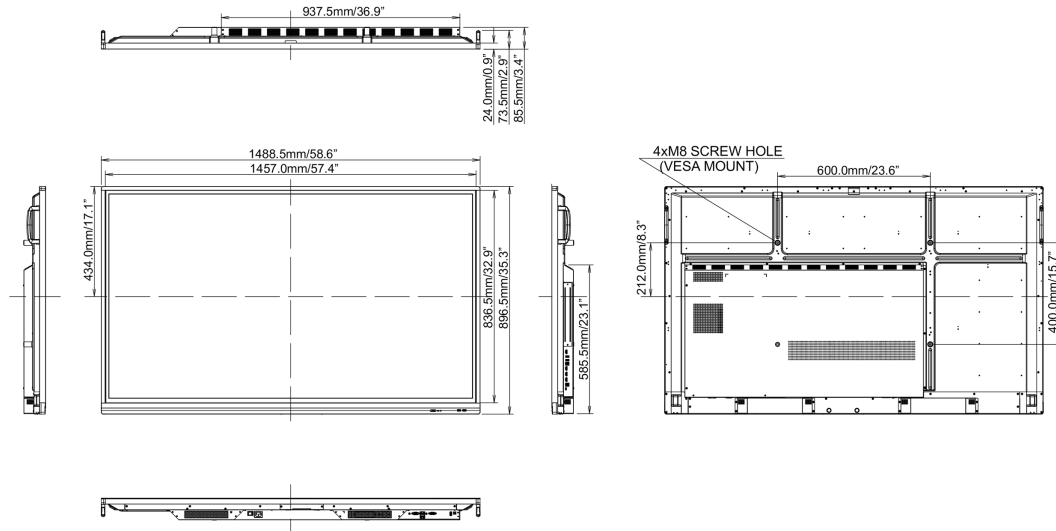

10 DIMENZIJE / TEŽINA

Dimenzije proizvoda Š x V x D	1489 x 897 x 86mm
Dimenzije kutije Š x V x D	1697 x 220 x 1005mm
Težina (bez kutije)	38kg
Težina (sa kutijom)	50kg
EAN kod	4948570118434

All trademarks and registered trademarks acknowledged. E & O E. Specification subject to change without notice. All LCD's comply with ISO-9241-307:2008 in connection with pixel defects.