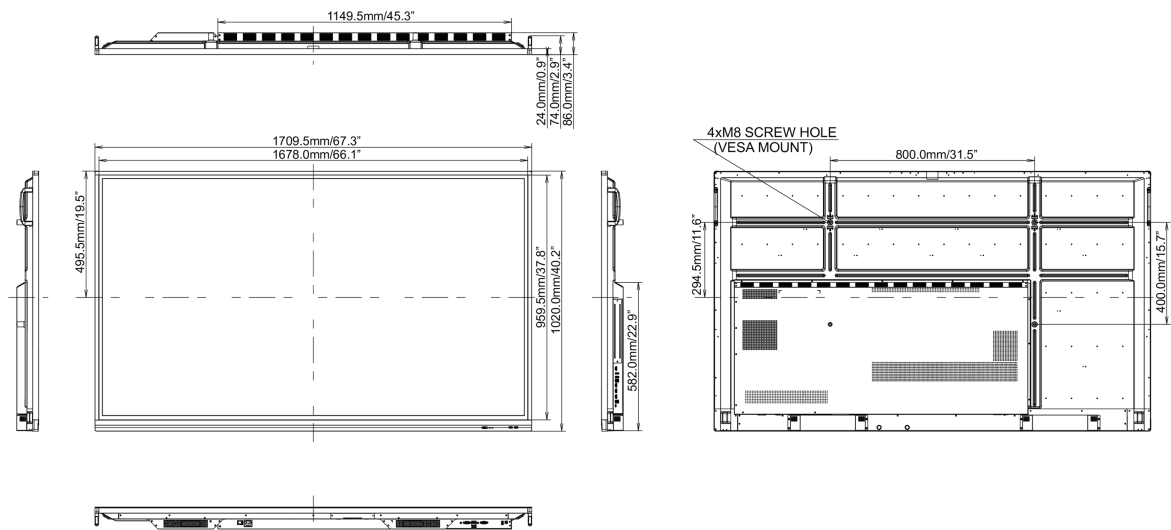

10 DIMENZIJE / TEŽINA

Dimenzije proizvoda Š x V x D	1709 x 1020 x 86mm
Dimenzije kutije Š x V x D	1930 x 280 x 1140mm
Težina (bez kutije)	50.8kg
Težina (sa kutijom)	69kg
EAN kod	4948570118427

All trademarks and registered trademarks acknowledged. E & O E. Specification subject to change without notice. All LCD's comply with ISO-9241-307:2008 in connection with pixel defects.