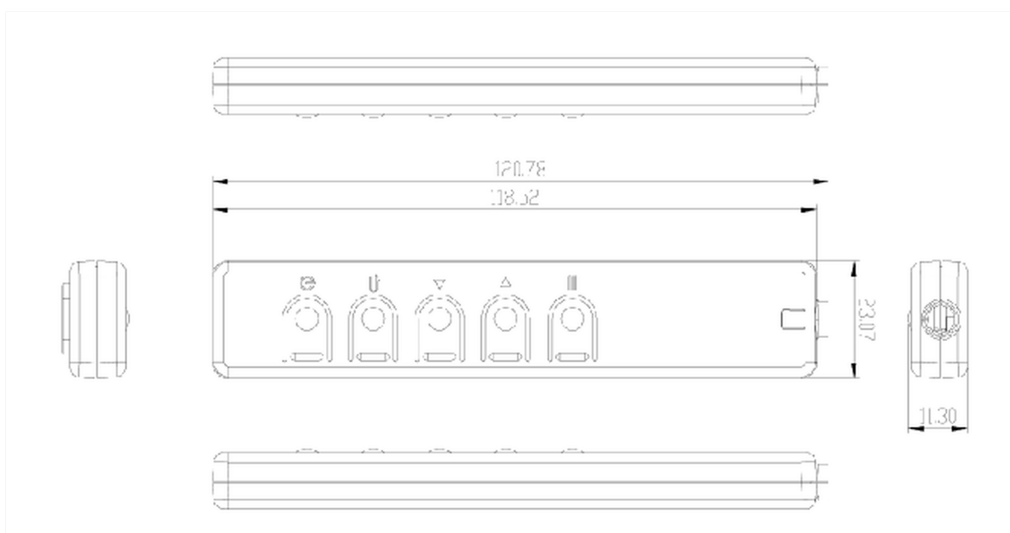

### External control pad for TFix39 Series

This external control pad is specially for the open frame touch monitors of the 39 Series.

#### 01 MÉRETEK / SÚLY

EAN kód

4948570032693

*All trademarks and registered trademarks acknowledged. E & O E. Specification subject to change without notice. All LCD's comply with ISO-9241-307:2008 in connection with pixel defects.*