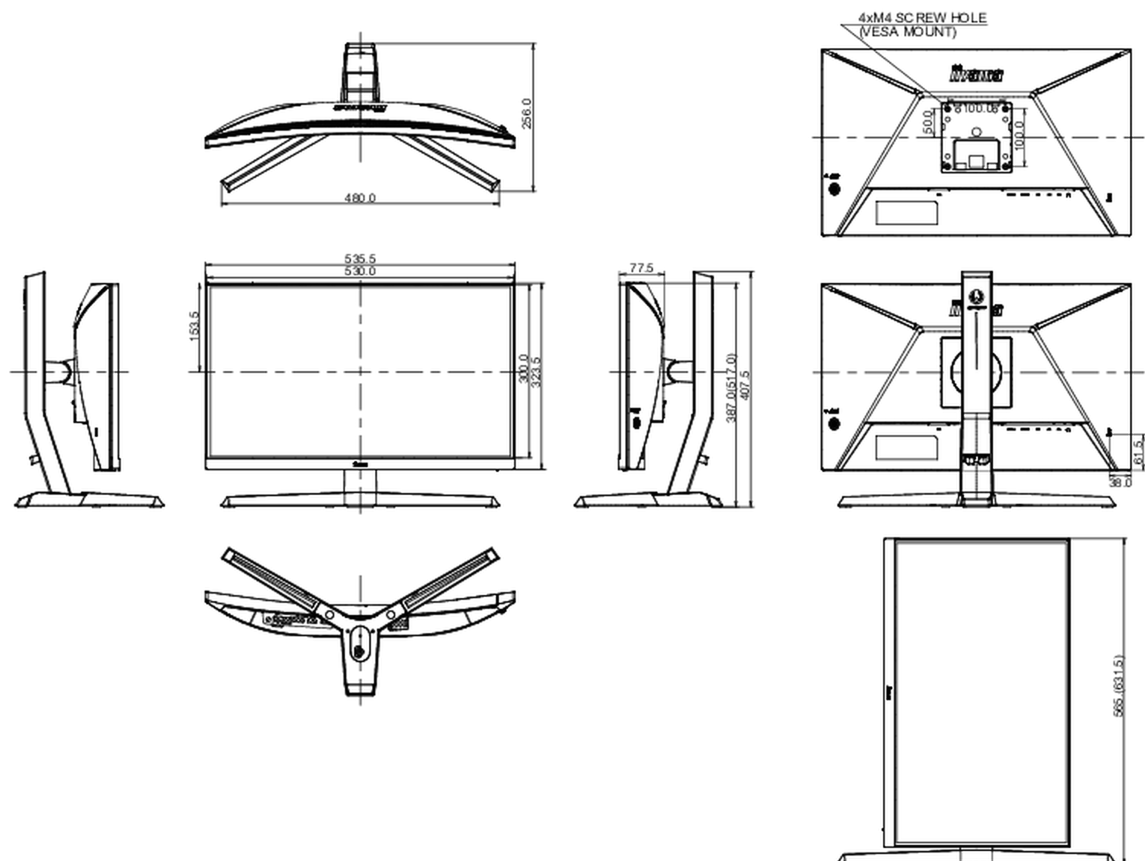

## 08 DIMENZIJE / TEŽINA

Dimenzije proizvoda Š x V x D	535.5 x 387 (517) x 256mm
Dimenzije kutije Š x V x D	694 x 506 x 221mm
Težina (bez kutije)	4.8kg
Težina (sa kutijom)	6.8kg
EAN kod	4948570118144

*All trademarks and registered trademarks acknowledged. E & O E. Specification subject to change without notice. All LCD's comply with ISO-9241-307:2008 in connection with pixel defects.*