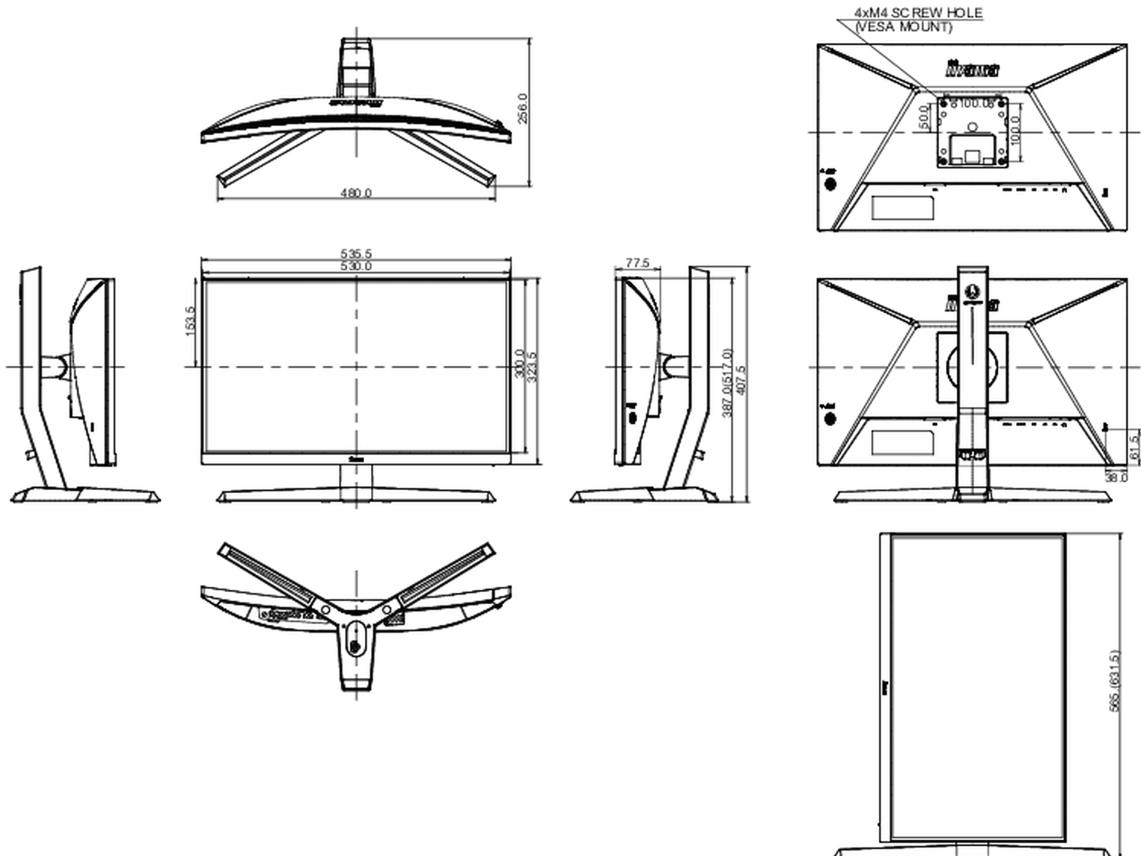

04 MECHANICAL

Display position adjustments	height, tilt
Height adjustment	130mm
Tilt angle	18° up; 5° down
VESA mounting	100 x 100mm
Cable management system	yes

05 ACCESSORIES INCLUDED

Cables	power, USB, DP
Other	quick start guide, safety guide

08 DIMENSIONS / WEIGHT

Product dimensions W x H x D	535.5 x 387 (517) x 256mm
Box dimensions W x H x D	694 x 506 x 221mm
Weight (without box)	4.8kg
Weight (with box)	6.8kg
EAN code	4948570118144

All trademarks and registered trademarks acknowledged. E & O E. Specification subject to change without notice. All LCD's comply with ISO-9241-307:2008 in connection with pixel defects.