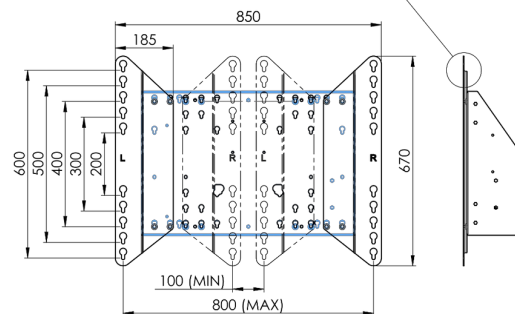

02 MÉRETEK / SÚLY

Súly (doboz nélkül)

52kg

EAN kód

4948570032600