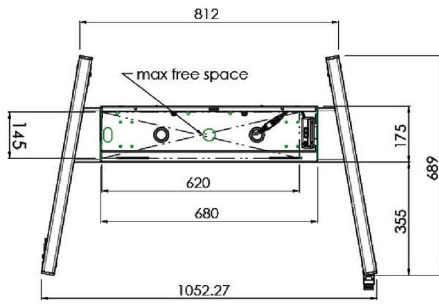

02 MÉRETEK / SÚLY

Súly (doboz nélkül)

52kg

EAN kód

4948570032600