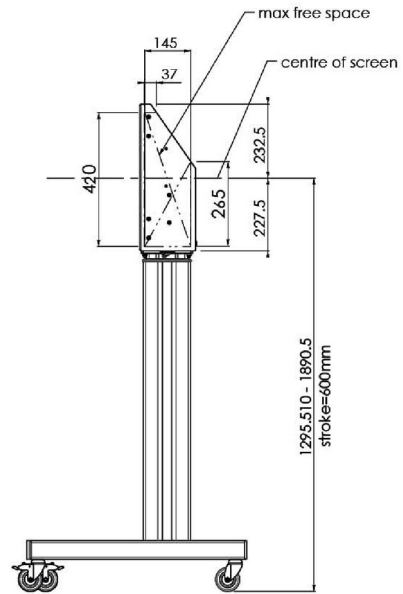

02 MÉRETEK / SÚLY

Súly (doboz nélkül)

52kg

EAN kód

4948570032600