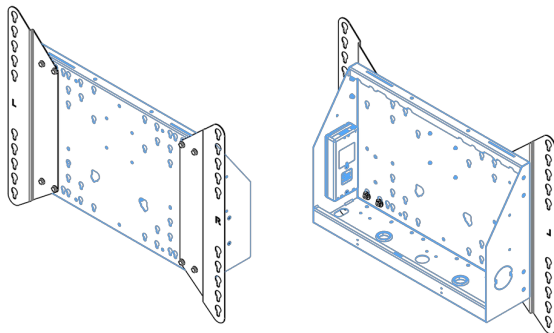

02 MÉRETEK / SÚLY

Súly (doboz nélkül)

52kg

EAN kód

4948570032600