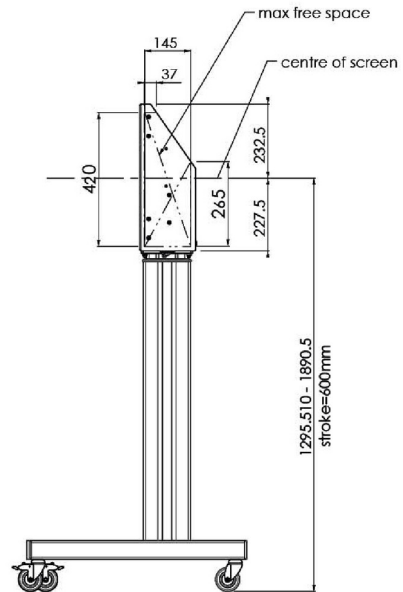

03 KAPCSOLÓDÓ INFORMÁCIÓK

Kapcsolódó termékek

[MD 052B7285](#)