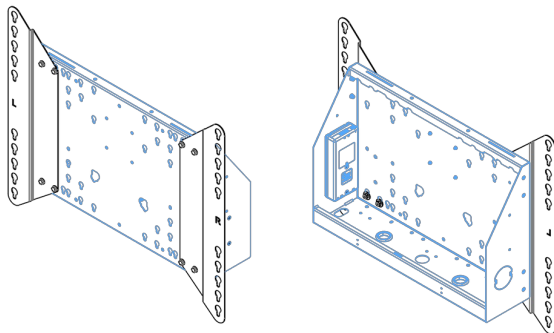

03 KAPCSOLÓDÓ INFORMÁCIÓK

Kapcsolódó termékek

[MD 052B7285](#)