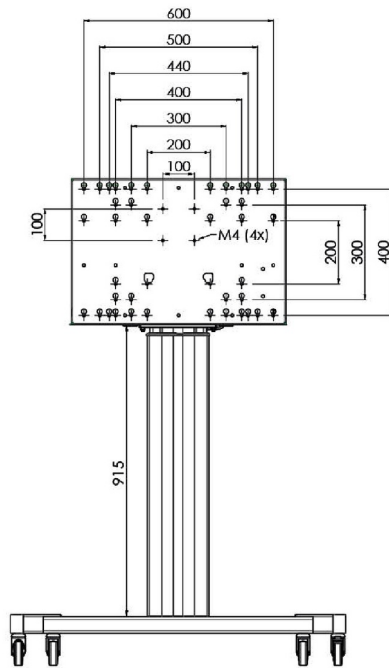

02 MÉRETEK / SÚLY

Súly (doboz nélkül)

52kg

EAN kód

4948570032600