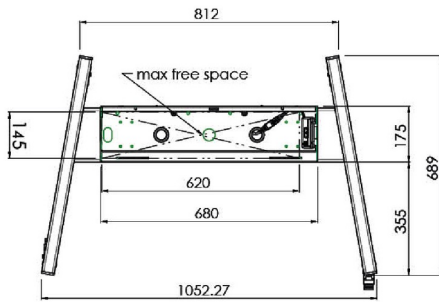

03 KAPCSOLÓDÓ INFORMÁCIÓK

Kapcsolódó termékek

[MD 052B7285](#)