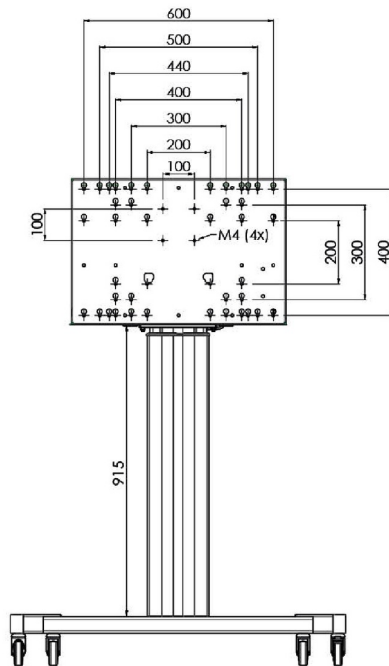

03 KAPCSOLÓDÓ INFORMÁCIÓK

Kapcsolódó termékek

[MD 052B7285](#)