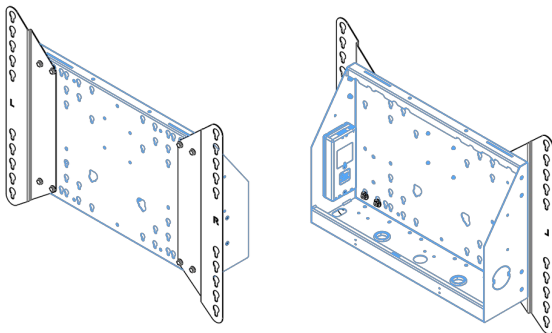

03 RELATED INFORMATION

Related products

[MD 052B7285](#)