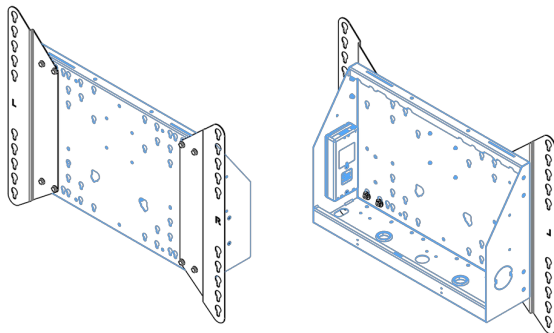

02 DIMENSIONS / WEIGHT

Weight (without box)

52kg

EAN code

4948570032600