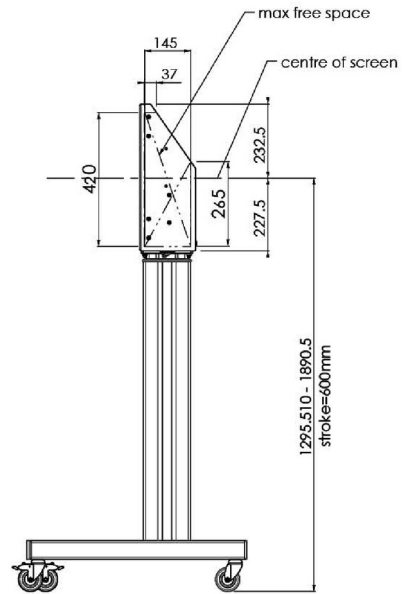

02 DIMENSIONS / WEIGHT

Weight (without box)

52kg

EAN code

4948570032600