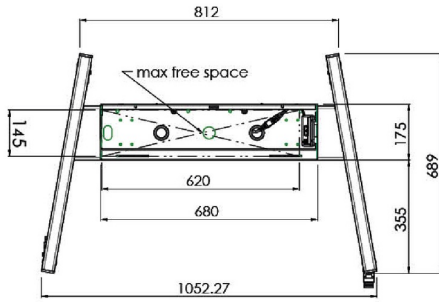

02 DIMENSIONS / WEIGHT

Weight (without box)

52kg

EAN code

4948570032600