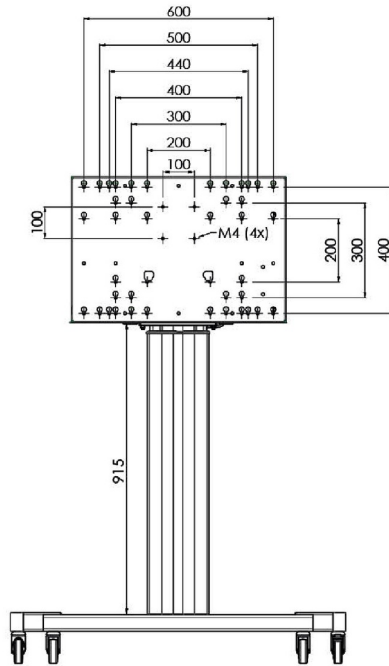

02 DIMENSIONS / WEIGHT

Weight (without box)

52kg

EAN code

4948570032600