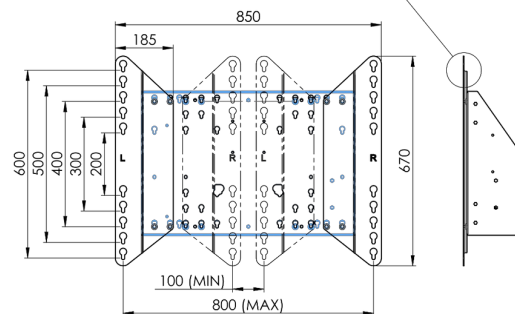

02 DIMENSIONS / WEIGHT

Weight (without box)

52kg

EAN code

4948570032600