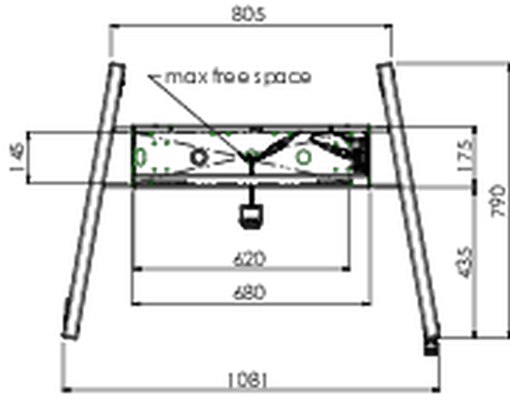

Floor lift XL on wheels for flat touch screens up to 160kg with lockable lid for protection

A motorized trolley for touch screens up to VESA 800x600. What makes this product so unique is its screen flexibility and installation ease, within just three steps the product is installed and ready for use. This wheeled stand with electrical height adjustment has continuous and silent height adjustment and an integrated screen bracket containing most VESA patterns, making it suitable for almost every display. The embedded VESA bracket has another special feature, it can be used as support for a Desktop PC at the back. Max supported display size is 98", max weight is 160 kg. This kit includes the adapter set [MD 052B7288](#).

01 TECHNICAL SPECIFICATION

Type	Floor lift on wheels
Height adjustment	600mm, 1295,5 - 1895,5mm
Max weight capacity	160kg / monitor
VESA maximum	800 x 600mm
Extra	electrical speed up to 20mm/s

02 DIMENSIONS / WEIGHT

Weight (without box)

71kg

EAN code

4948570032587

03 RELATED INFORMATION

Related products

[MD 052B7285](#)

All trademarks and registered trademarks acknowledged. E & O E. Specification subject to change without notice. All LCD's comply with ISO-9241-307:2008 in connection with pixel defects.