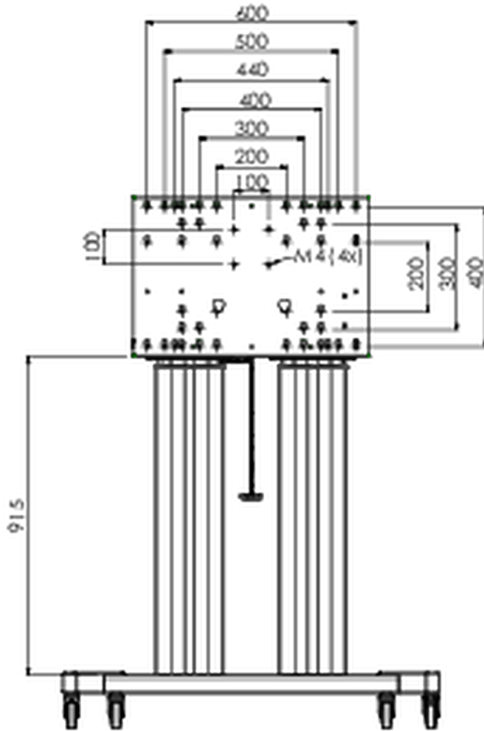

Floor lift XL on wheels for flat touch screens up to 160kg with lockable lid for protection

A motorized trolley for touch screens up to VESA 800x600. What makes this product so unique is its screen flexibility and installation ease, within just three steps the product is installed and ready for use. This wheeled stand with electrical height adjustment has continuous and silent height adjustment and an integrated screen bracket containing most VESA patterns, making it suitable for almost every display. The embedded VESA bracket has another special feature, it can be used as support for a Desktop PC at the back. Max supported display size is 98", max weight is 160 kg. This kit includes the adapter set [MD 052B7288](#).

01 TECHNICAL SPECIFICATION

Type	Floor lift on wheels
Height adjustment	600mm, 1295,5 - 1895,5mm
Max weight capacity	160kg / monitor
VESA maximum	800 x 600mm
Extra	electrical speed up to 20mm/s

02 DIMENSIONS / WEIGHT

Weight (without box)

71kg

EAN code

4948570032587

03 RELATED INFORMATION

Related products

[MD 052B7285](#)

All trademarks and registered trademarks acknowledged. E & O E. Specification subject to change without notice. All LCD's comply with ISO-9241-307:2008 in connection with pixel defects.