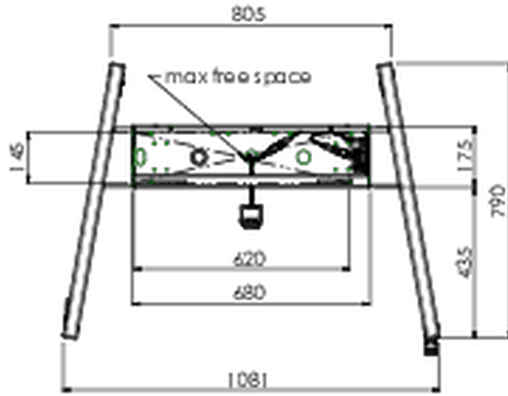

Floor lift XL on wheels for flat touch screens up to 160kg with lockable lid for protection

A motorized trolley for touch screens up to VESA 800x600. What makes this product so unique is its screen flexibility and installation ease, within just three steps the product is installed and ready for use. This wheeled stand with electrical height adjustment has continuous and silent height adjustment and an integrated screen bracket containing most VESA patterns, making it suitable for almost every display. The embedded VESA bracket has another special feature, it can be used as support for a Desktop PC at the back. Max supported display size is 98", max weight is 160 kg. This kit includes the adapter set [MD 052B7288](#).

01 TECHNICAL SPECIFICATION

Type	Floor lift on wheels
Height adjustment	600mm, 1295,5 - 1895,5mm
Max weight capacity	160kg / monitor
VESA maximum	800 x 600mm
Extra	electrical speed up to 20mm/s

02 DIMENSIONS / WEIGHT

Weight (without box)

71kg

EAN code

4948570032587

03 RELATED INFORMATION

Related products

[MD 052B7285](#)

All trademarks and registered trademarks acknowledged. E & O E. Specification subject to change without notice. All LCD's comply with ISO-9241-307:2008 in connection with pixel defects.