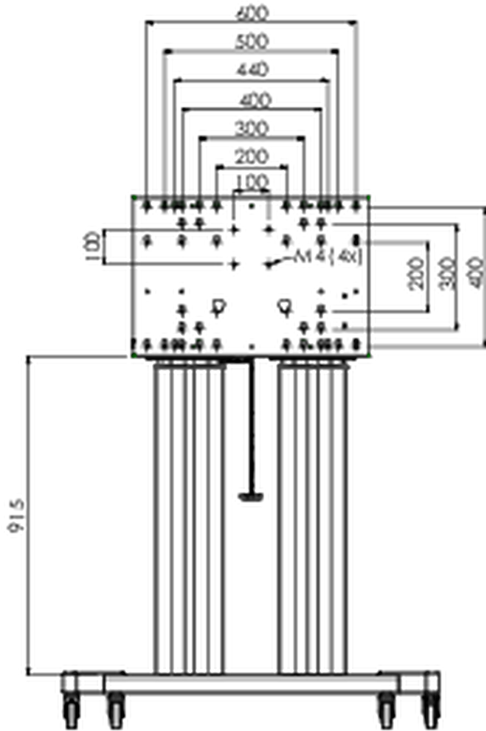

Floor lift XL on wheels for flat touch screens up to 160kg with lockable lid for protection

A motorized trolley for touch screens up to VESA 800x600. What makes this product so unique is its screen flexibility and installation ease, within just three steps the product is installed and ready for use. This wheeled stand with electrical height adjustment has continuous and silent height adjustment and an integrated screen bracket containing most VESA patterns, making it suitable for almost every display. The embedded VESA bracket has another special feature, it can be used as support for a Desktop PC at the back. Max supported display size is 98", max weight is 160 kg. This kit includes the adapter set [MD 052B7288](#).

01 TECHNICAL SPECIFICATION

Type	Floor lift on wheels
Height adjustment	600mm, 1295,5 - 1895,5mm
Max weight capacity	160kg / monitor
VESA maximum	800 x 600mm
Extra	electrical speed up to 20mm/s

02 DIMENSIONS / WEIGHT

Weight (without box)

71kg

EAN code

4948570032587

03 RELATED INFORMATION

Related products

[MD 052B7285](#)

All trademarks and registered trademarks acknowledged. E & O E. Specification subject to change without notice. All LCD's comply with ISO-9241-307:2008 in connection with pixel defects.