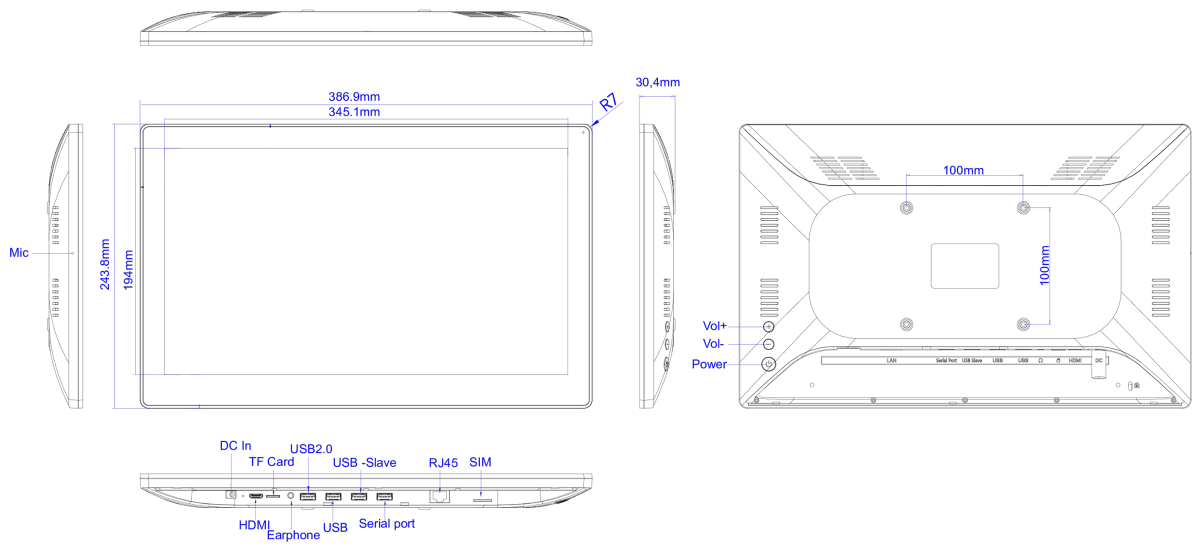

## 10 DIMENSIONS / WEIGHT

Product dimensions W x H x D 387 x 244 x 30.5mm

Box dimensions W x H x D 477 x 295 x 75mm

Weight (without box) 1.5kg

Weight (with box) 2.4kg

EAN code 4948570118014

All trademarks and registered trademarks acknowledged. E & O E. Specification subject to change without notice. All LCD's comply with ISO-9241-307:2008 in connection with pixel defects.