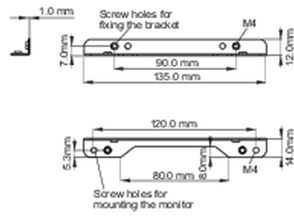

Tip

montaj braketi

■ ProLite TF1215MC

<Bracket A>

<Bracket B>

■ ProLite TF2215MC

<Bracket A>

<Bracket B>

02 ÖLÇÜLER / AĞIRLIK

■ ProLite TF1215MC

<Bracket A>

<Bracket B>

■ ProLite TF2215MC

<Bracket A>

<Bracket B>

All trademarks and registered trademarks acknowledged. E & O E. Specification subject to change without notice. All LCD's comply with ISO-9241-307:2008 in connection with pixel defects.