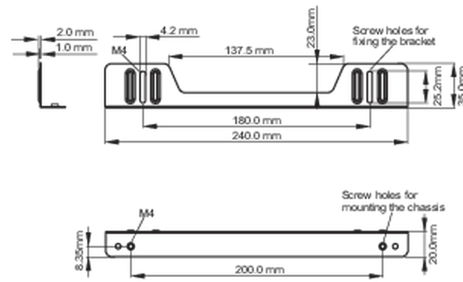

02 ÖLÇÜLER / AĞIRLIK

■ ProLite TF1215MC

<Bracket A>

<Bracket B>

■ ProLite TF2215MC

<Bracket A>

<Bracket B>

All trademarks and registered trademarks acknowledged. E & O E. Specification subject to change without notice. All LCD's comply with ISO-9241-307:2008 in connection with pixel defects.