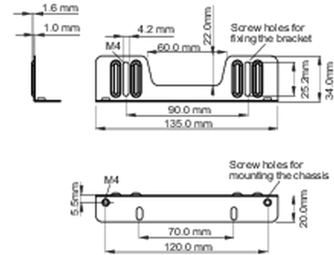

Tip

montaj braketi

■ ProLite TF1215MC

<Bracket A>

<Bracket B>

■ ProLite TF2215MC

<Bracket A>

<Bracket B>

02 ÖLÇÜLER / AĞIRLIK

■ ProLite TF1215MC

<Bracket A>

<Bracket B>

■ ProLite TF2215MC

<Bracket A>

<Bracket B>

All trademarks and registered trademarks acknowledged. E & O E. Specification subject to change without notice. All LCD's comply with ISO-9241-307:2008 in connection with pixel defects.