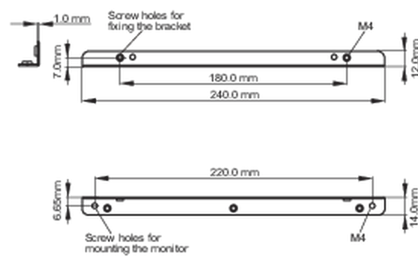

Tip

montaj braketi

■ ProLite TF1215MC

<Bracket A>

<Bracket B>

■ ProLite TF2215MC

<Bracket A>

<Bracket B>

02 ÖLÇÜLER / AĞIRLIK

■ ProLite TF1215MC

<Bracket A>

<Bracket B>

■ ProLite TF2215MC

<Bracket A>

<Bracket B>

All trademarks and registered trademarks acknowledged. E & O E. Specification subject to change without notice. All LCD's comply with ISO-9241-307:2008 in connection with pixel defects.