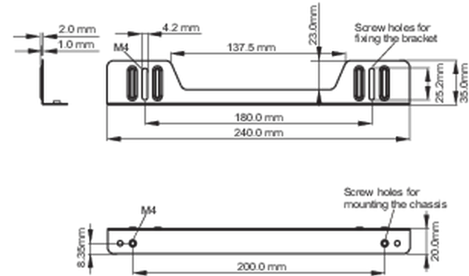

Tip

montaj braketi

■ ProLite TF1215MC

<Bracket A>

<Bracket B>

■ ProLite TF2215MC

<Bracket A>

<Bracket B>

02 ÖLÇÜLER / AĞIRLIK

■ ProLite TF1215MC

<Bracket A>

<Bracket B>

■ ProLite TF2215MC

<Bracket A>

<Bracket B>

All trademarks and registered trademarks acknowledged. E & O E. Specification subject to change without notice. All LCD's comply with ISO-9241-307:2008 in connection with pixel defects.