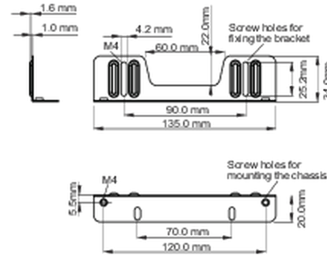

02 ÖLÇÜLER / AĞIRLIK

■ ProLite TF1215MC

<Bracket A>

<Bracket B>

■ ProLite TF2215MC

<Bracket A>

<Bracket B>

All trademarks and registered trademarks acknowledged. E & O E. Specification subject to change without notice. All LCD's comply with ISO-9241-307:2008 in connection with pixel defects.