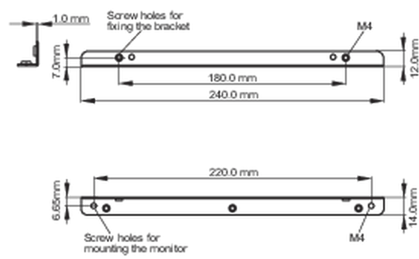

02 ÖLÇÜLER / AĞIRLIK

■ ProLite TF1215MC

<Bracket A>

<Bracket B>

■ ProLite TF2215MC

<Bracket A>

<Bracket B>

All trademarks and registered trademarks acknowledged. E & O E. Specification subject to change without notice. All LCD's comply with ISO-9241-307:2008 in connection with pixel defects.