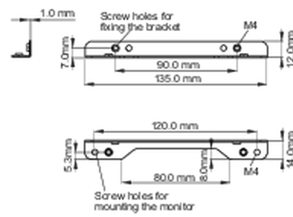

Tip

montaj braketi

■ ProLite TF1215MC

<Bracket A>

<Bracket B>

■ ProLite TF2215MC

<Bracket A>

<Bracket B>

02 ÖLÇÜLER / AĞIRLIK

■ ProLite TF1215MC

<Bracket A>

<Bracket B>

■ ProLite TF2215MC

<Bracket A>

<Bracket B>

All trademarks and registered trademarks acknowledged. E & O E. Specification subject to change without notice. All LCD's comply with ISO-9241-307:2008 in connection with pixel defects.