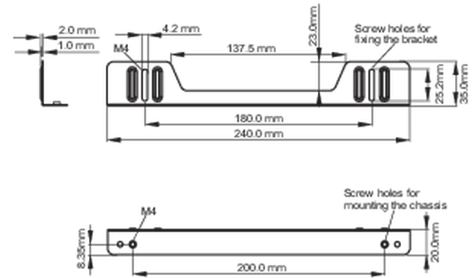

<Bracket B>

All trademarks and registered trademarks acknowledged. E & O E. Specification subject to change without notice. All LCD's comply with ISO-9241-307:2008 in connection with pixel defects.

© IIYAMA CORPORATION. ALL RIGHTS RESERVED