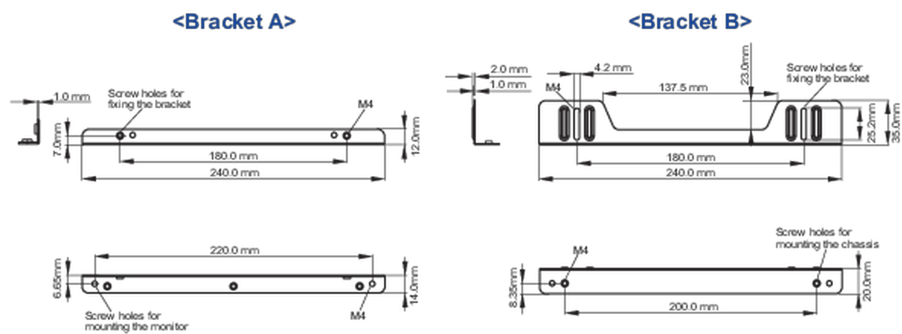

#### 01 TECHNICAL SPECIFICATION

Type mounting bracket

#### 02 DIMENSIONS / WEIGHT

Box dimensions W x H x D

423 x 220 x 410mm

EAN code

4948570032532

■ ProLite TF1215MC

<Bracket A>

<Bracket B>