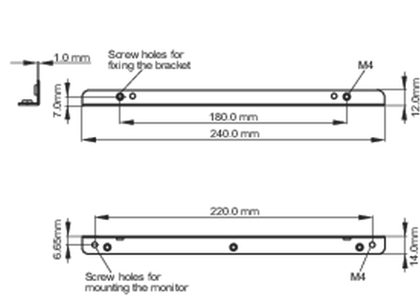

■ ProLite TF2215MC

<Bracket A>