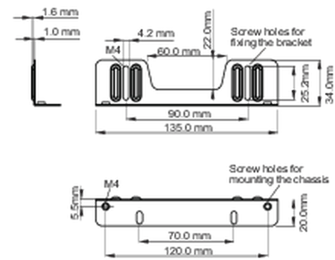

#### 02 DIMENSIONS / WEIGHT

Box dimensions W x H x D

423 x 220 x 410mm

EAN code

4948570032532

■ ProLite TF1215MC

<Bracket A>

<Bracket B>