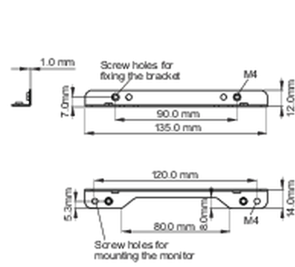

#### 02 DIMENSIONS / WEIGHT

Box dimensions W x H x D

423 x 220 x 410mm

EAN code

4948570032532

■ ProLite TF1215MC

<Bracket A>

<Bracket B>