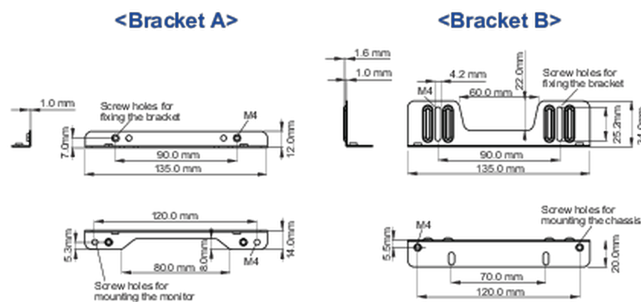

■ ProLite TF1215MC