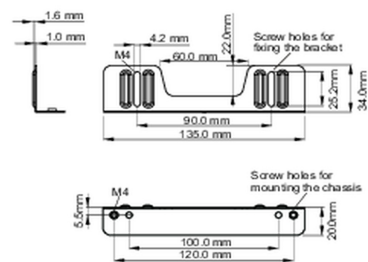

Mounting kit for built-in equipment

This solution is compatible for the following iiyama models: TF1015MC, TF1515MC, TF2415MC.

01 TECHNIKAI PARAMÉTEREK

Típus

mounting bracket

■ ProLite TF1015MC

<Bracket A>

<Bracket B>

■ ProLite TF1515MC / ProLite TF2415MC

<Bracket A>

<Bracket B>

02 MÉRETEK / SÚLY

■ ProLite TF1015MC

<Bracket A>

<Bracket B>

■ ProLite TF1515MC / ProLite TF2415MC