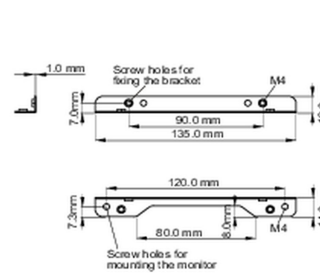

Mounting kit for built-in equipment

This solution is compatible for the following iiyama models: TF1015MC, TF1515MC, TF2415MC.

01 TECHNIKAI PARAMÉTEREK

Típus

mounting bracket

■ ProLite TF1015MC

<Bracket A>

<Bracket B>

■ ProLite TF1515MC / ProLite TF2415MC

<Bracket A>

<Bracket B>

02 MÉRETEK / SÚLY

■ ProLite TF1015MC

<Bracket A>

<Bracket B>

■ ProLite TF1515MC / ProLite TF2415MC