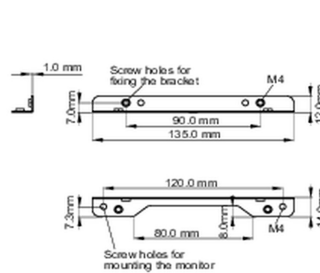

Mounting kit for built-in equipment

This solution is compatible for the following iiyama models: TF1015MC, TF1515MC, TF2415MC.

01 TECHNIKAI PARAMÉTEREK

Típus

mounting bracket

■ ProLite TF1015MC

<Bracket A>

<Bracket B>

■ ProLite TF1515MC / ProLite TF2415MC

<Bracket A>

<Bracket B>

02 MÉRETEK / SÚLY

■ ProLite TF1015MC

<Bracket A>

<Bracket B>

■ ProLite TF1515MC / ProLite TF2415MC