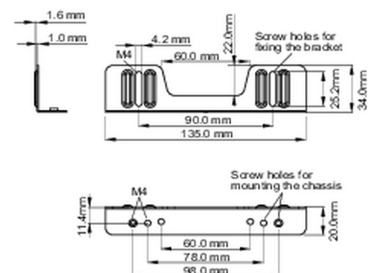

Mounting kit for built-in equipment

This solution is compatible for the following iiyama models: TF1015MC, TF1515MC, TF2415MC.

01 TECHNIKAI PARAMÉTEREK

Típus

mounting bracket

■ ProLite TF1015MC

<Bracket A>

<Bracket B>

■ ProLite TF1515MC / ProLite TF2415MC

<Bracket A>

<Bracket B>

02 MÉRETEK / SÚLY

■ ProLite TF1015MC

<Bracket A>

<Bracket B>

■ ProLite TF1515MC / ProLite TF2415MC