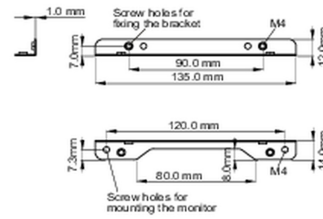

### 02 DIMENSIONES / PESO

■ ProLite TF1015MC

<Bracket A>

<Bracket B>

■ ProLite TF1515MC / ProLite TF2415MC

<Bracket A>

<Bracket B>

All trademarks and registered trademarks acknowledged. E & O E. Specification subject to change without notice. All LCD's comply with ISO-9241-307:2008 in connection with pixel defects.