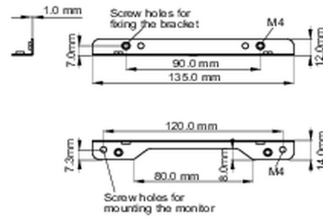

### 02 DIMENSIONES / PESO

■ ProLite TF1015MC

<Bracket A>

<Bracket B>

■ ProLite TF1515MC / ProLite TF2415MC

<Bracket A>

<Bracket B>

All trademarks and registered trademarks acknowledged. E & O E. Specification subject to change without notice. All LCD's comply with ISO-9241-307:2008 in connection with pixel defects.