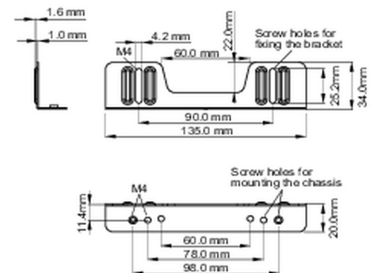

### 02 DIMENSIONES / PESO

■ ProLite TF1015MC

<Bracket A>

<Bracket B>

■ ProLite TF1515MC / ProLite TF2415MC

<Bracket A>

<Bracket B>

All trademarks and registered trademarks acknowledged. E & O E. Specification subject to change without notice. All LCD's comply with ISO-9241-307:2008 in connection with pixel defects.