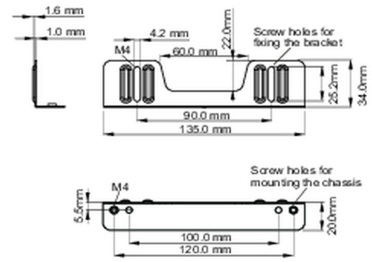

### 02 DIMENSIONES / PESO

■ ProLite TF1015MC

<Bracket A>

<Bracket B>

■ ProLite TF1515MC / ProLite TF2415MC

<Bracket A>

<Bracket B>

All trademarks and registered trademarks acknowledged. E & O E. Specification subject to change without notice. All LCD's comply with ISO-9241-307:2008 in connection with pixel defects.