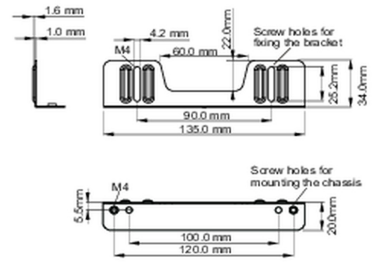

Mounting kit for built-in equipment

This solution is compatible for the following iiyama models: TF1015MC, TF1515MC, TF2415MC.

01 TECHNICAL SPECIFICATION

Type mounting bracket

■ ProLite TF1015MC

■ ProLite TF1515MC / ProLite TF2415MC

02 DIMENSIONS / WEIGHT

■ ProLite TF1015MC

<Bracket A>

<Bracket B>

■ ProLite TF1515MC / ProLite TF2415MC

<Bracket A>

<Bracket B>

All trademarks and registered trademarks acknowledged. E & O E. Specification subject to change without notice. All LCD's comply with ISO-9241-307:2008 in connection with pixel defects.