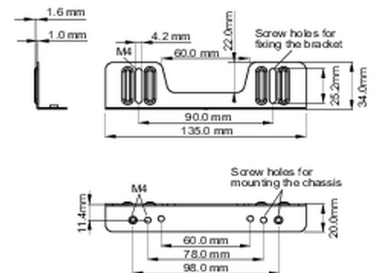

02 DIMENSIONS / WEIGHT

■ ProLite TF1015MC

<Bracket A>

<Bracket B>

■ ProLite TF1515MC / ProLite TF2415MC

<Bracket A>

<Bracket B>

All trademarks and registered trademarks acknowledged. E & O E. Specification subject to change without notice. All LCD's comply with ISO-9241-307:2008 in connection with pixel defects.