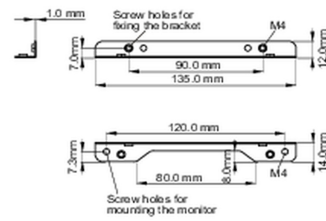

02 DIMENSIONS / WEIGHT

■ ProLite TF1015MC

<Bracket A>

<Bracket B>

■ ProLite TF1515MC / ProLite TF2415MC

<Bracket A>

<Bracket B>

All trademarks and registered trademarks acknowledged. E & O E. Specification subject to change without notice. All LCD's comply with ISO-9241-307:2008 in connection with pixel defects.