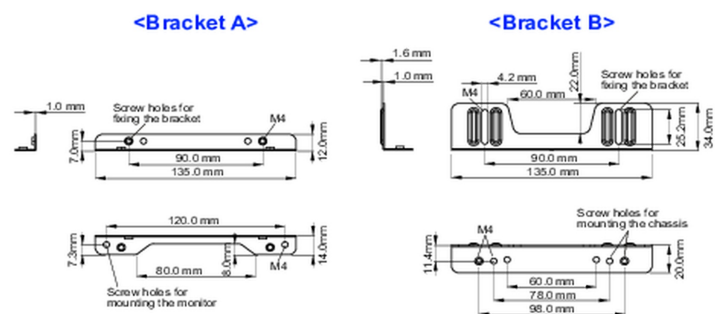

Mounting kit for built-in equipment

This solution is compatible for the following iiyama models: TF1015MC, TF1515MC, TF2415MC.

01 TECHNICAL SPECIFICATION

Type mounting bracket

■ ProLite TF1015MC

■ ProLite TF1515MC / ProLite TF2415MC

02 DIMENSIONS / WEIGHT

■ ProLite TF1015MC

<Bracket A>

<Bracket B>

■ ProLite TF1515MC / ProLite TF2415MC

<Bracket A>

<Bracket B>

All trademarks and registered trademarks acknowledged. E & O E. Specification subject to change without notice. All LCD's comply with ISO-9241-307:2008 in connection with pixel defects.