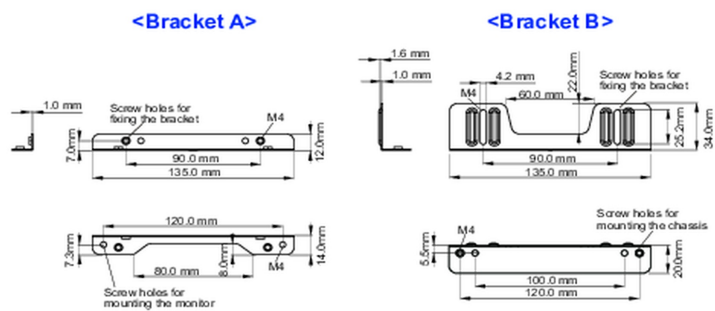

Mounting kit for built-in equipment

This solution is compatible for the following iiyama models: TF1015MC, TF1515MC, TF2415MC.

01 TECHNICAL SPECIFICATION

Type mounting bracket

■ ProLite TF1015MC

■ ProLite TF1515MC / ProLite TF2415MC

02 DIMENSIONS / WEIGHT

■ ProLite TF1015MC

<Bracket A>

<Bracket B>

■ ProLite TF1515MC / ProLite TF2415MC

<Bracket A>

<Bracket B>

All trademarks and registered trademarks acknowledged. E & O E. Specification subject to change without notice. All LCD's comply with ISO-9241-307:2008 in connection with pixel defects.