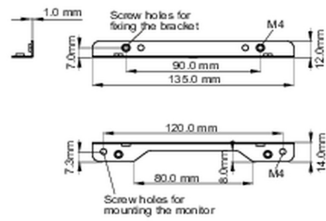

Mounting kit for built-in equipment

This solution is compatible for the following iiyama models: TF1015MC, TF1515MC, TF2415MC.

01 TECHNICAL SPECIFICATION

Type mounting bracket

■ ProLite TF1015MC

■ ProLite TF1515MC / ProLite TF2415MC

02 DIMENSIONS / WEIGHT

■ ProLite TF1015MC

<Bracket A>

<Bracket B>

■ ProLite TF1515MC / ProLite TF2415MC

<Bracket A>

<Bracket B>

All trademarks and registered trademarks acknowledged. E & O E. Specification subject to change without notice. All LCD's comply with ISO-9241-307:2008 in connection with pixel defects.