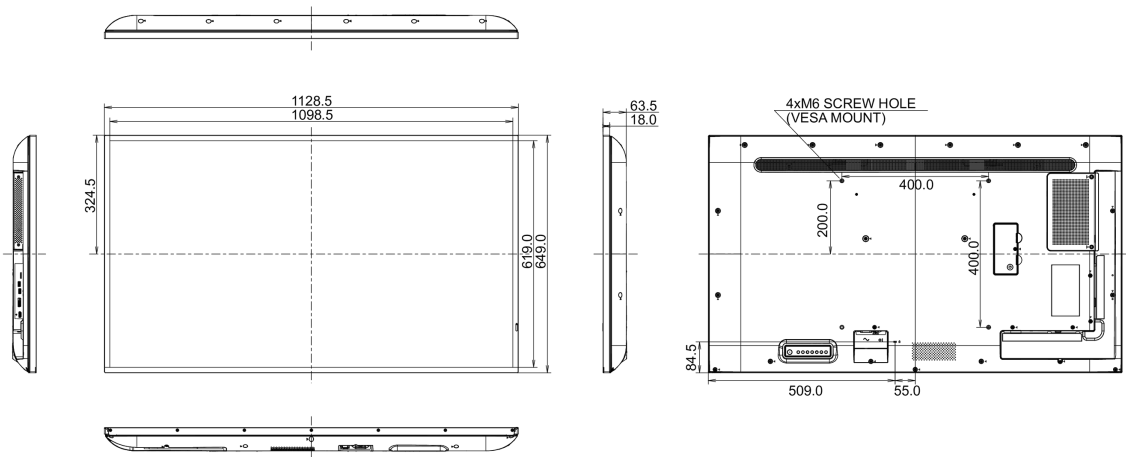

All trademarks and registered trademarks acknowledged. E & O E. Specification subject to change without notice. All LCD's comply with ISO-9241-307:2008 in connection with pixel defects.

© IIYAMA CORPORATION. ALL RIGHTS RESERVED