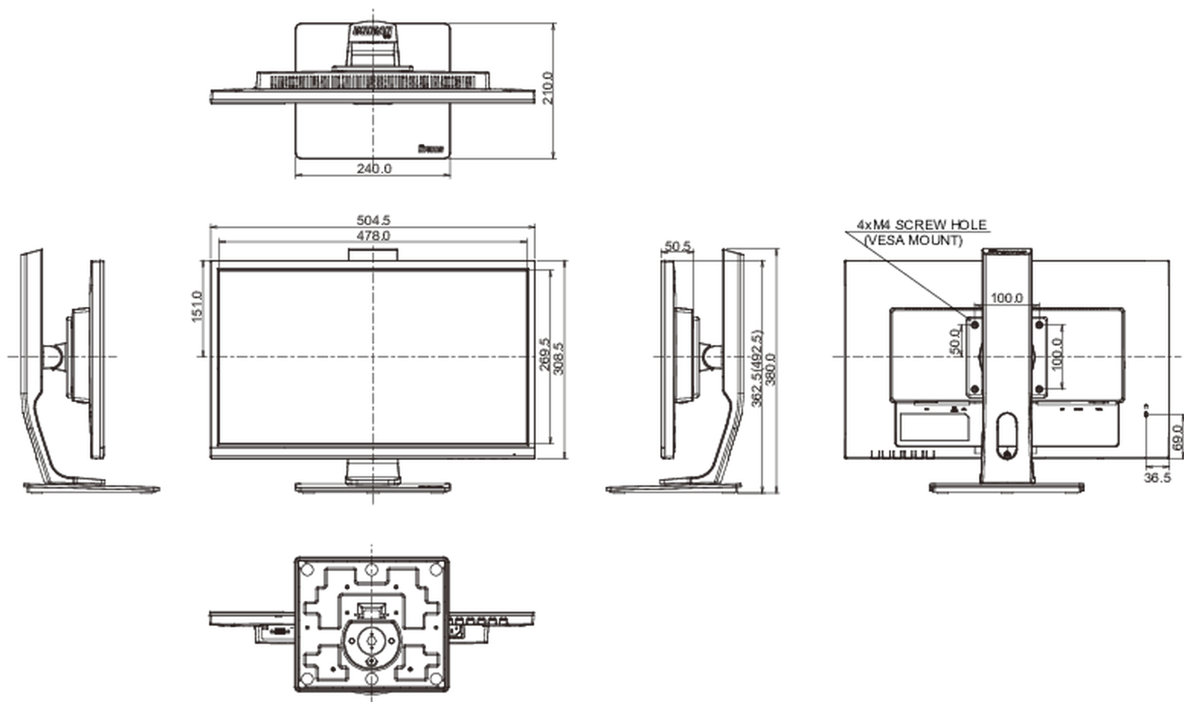

04 MECHANICAL

Display position adjustments	height, pivot (rotation), swivel, tilt
Height adjustment	130mm
Rotation (PIVOT function)	90°
Swivel stand	90°; 45° left; 45° right
Tilt angle	22° up; 5° down
VESA mounting	100 x 100mm

REACH SVHC	above 0.1%: Lead
-------------------	------------------

08 DIMENSIONS / WEIGHT

Product dimensions W x H x D	504.5 x 362.5 (492.5) x 210mm
Box dimensions W x H x D	685 x 190 x 419mm
Weight (without box)	4.7kg
EAN code	4948570117314