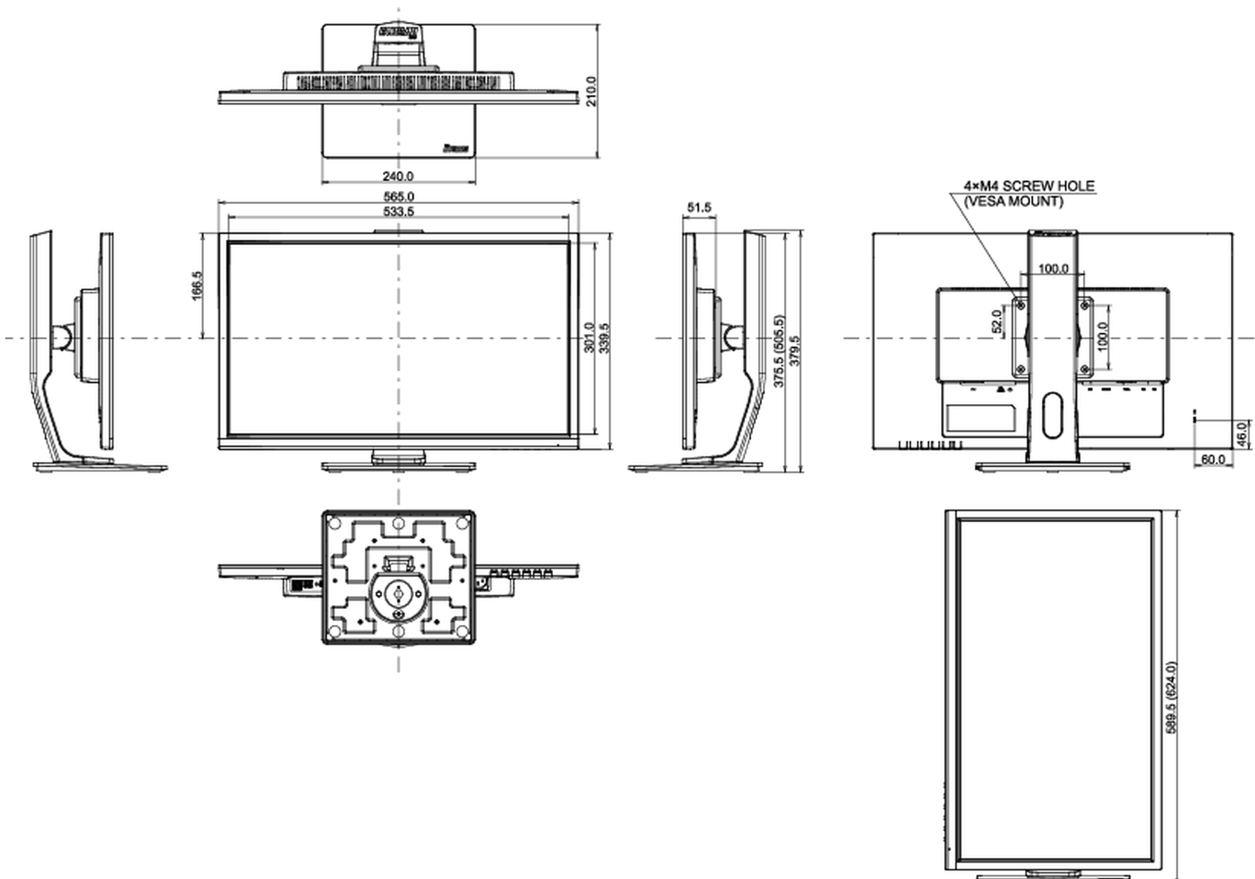

04 MECHANICAL

Display position adjustments	height, pivot (rotation), swivel, tilt
Height adjustment	130mm
Rotation (PIVOT function)	90°
Swivel stand	90°; 45° left; 45° right
Tilt angle	22° up; 5° down
VESA mounting	100 x 100mm

REACH SVHC

above 0.1%: Lead

08 DIMENSIONS / WEIGHT

Product dimensions W x H x D 565.5 x 375.5 (505.5) x 210mm

Weight (without box) 5.1kg

EAN code 4948570117376

All trademarks and registered trademarks acknowledged. E & O E. Specification subject to change without notice. All LCD's comply with ISO-9241-307:2008 in connection with pixel defects.