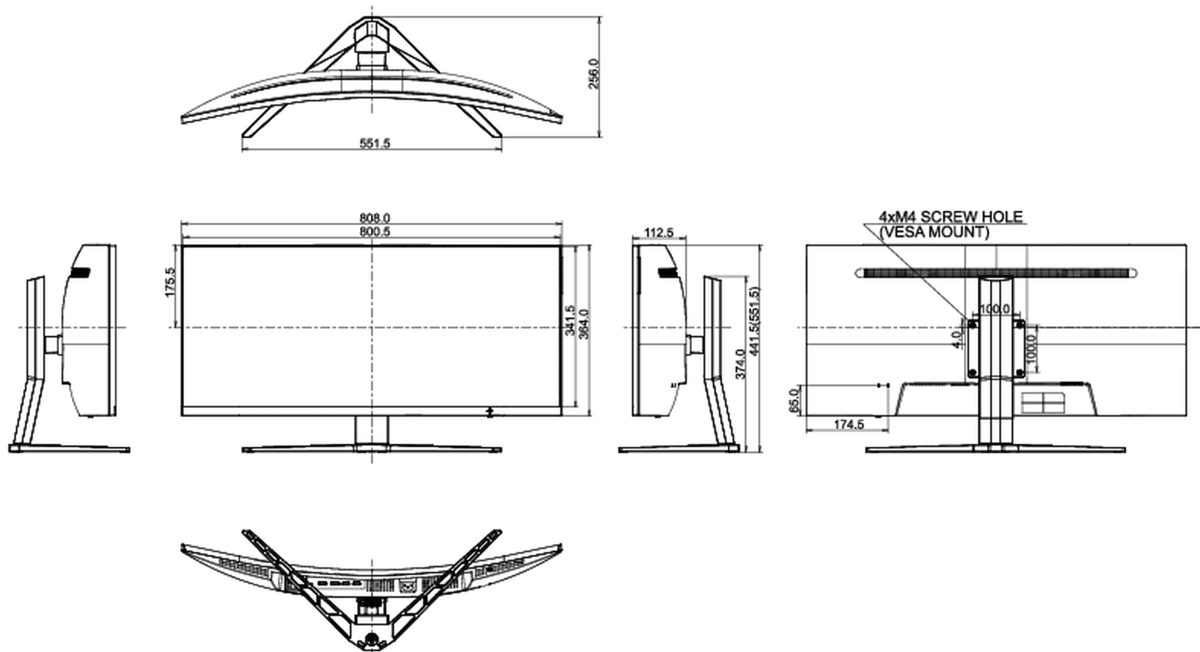

## 08 DIMENSIONS / WEIGHT

Product dimensions W x H x D	808 x 441.5 (551.5) x 256mm
Box dimensions W x H x D	909 x 505 x 282mm
Weight (without box)	10.9kg
Weight (without stand)	6kg
EAN code	4948570117406