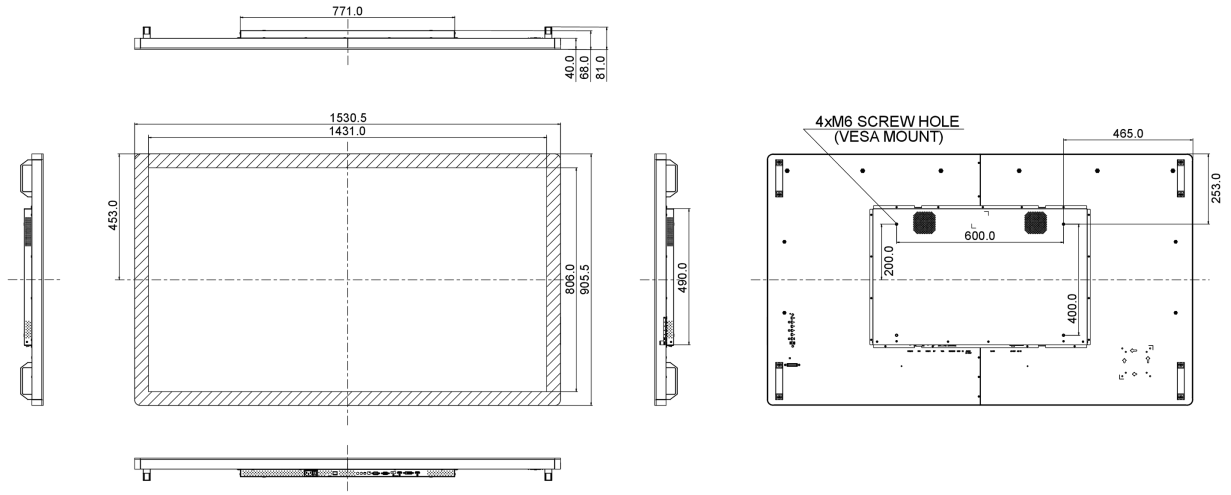

Težina (bez kutije)	59.8kg
Težina (sa kutijom)	69kg
EAN kod	4948570117260

All trademarks and registered trademarks acknowledged. E & O E. Specification subject to change without notice. All LCD's comply with ISO-9241-307:2008 in connection with pixel defects.

© IIYAMA CORPORATION. ALL RIGHTS RESERVED