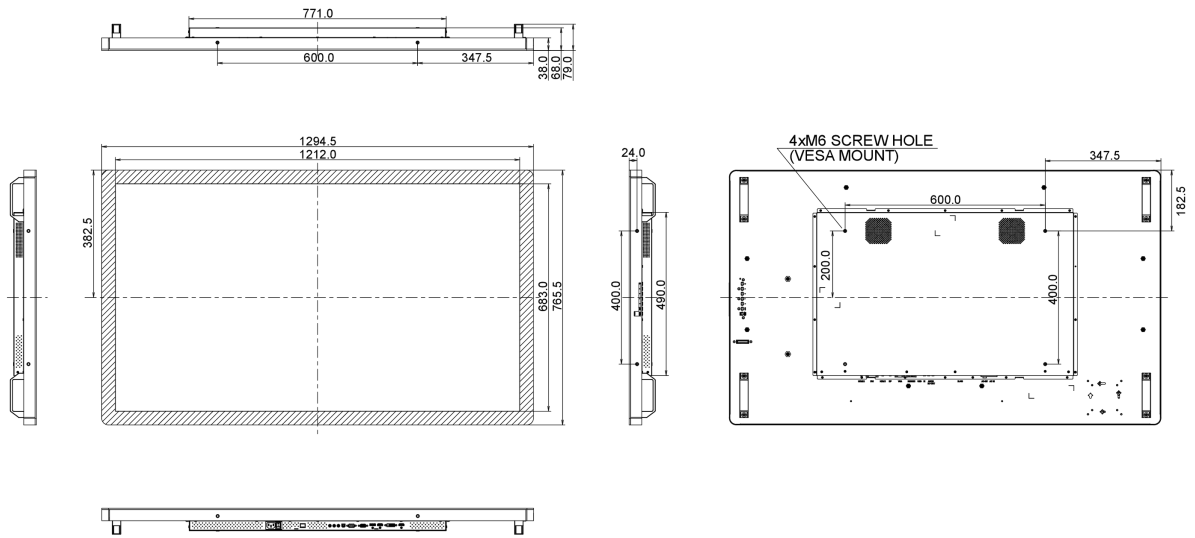

Težina (sa kutijom)

47.5kg

EAN kod

4948570117253

All trademarks and registered trademarks acknowledged. E & O E. Specification subject to change without notice. All LCD's comply with ISO-9241-307:2008 in connection with pixel defects.

© IIYAMA CORPORATION. ALL RIGHTS RESERVED