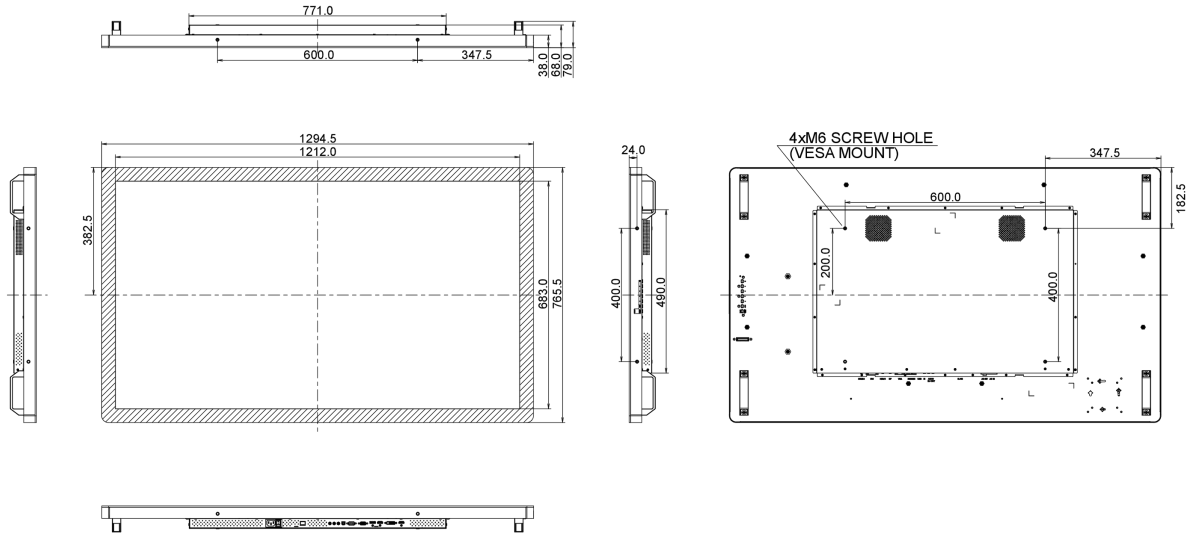

09 SOSTENIBILIDAD

Certificados	CB, CE, TÜV-Bauart, RoHS support, ErP, WEEE, CU, cULus, REACH
REACH SVHC	por encima de 0.1% de plomo

10 DIMENSIONES / PESO

Producto dimensiones W x H x D 1294.5 x 765.5 x 68mm

Dimensiones de la caja (ancho x alto x fondo) 1400 x 930 x 245mm

Peso (sin caja) 41kg

Peso (con caja) 47.5kg

Código EAN 4948570117253

All trademarks and registered trademarks acknowledged. E & O E. Specification subject to change without notice. All LCD's comply with ISO-9241-307:2008 in connection with pixel defects.